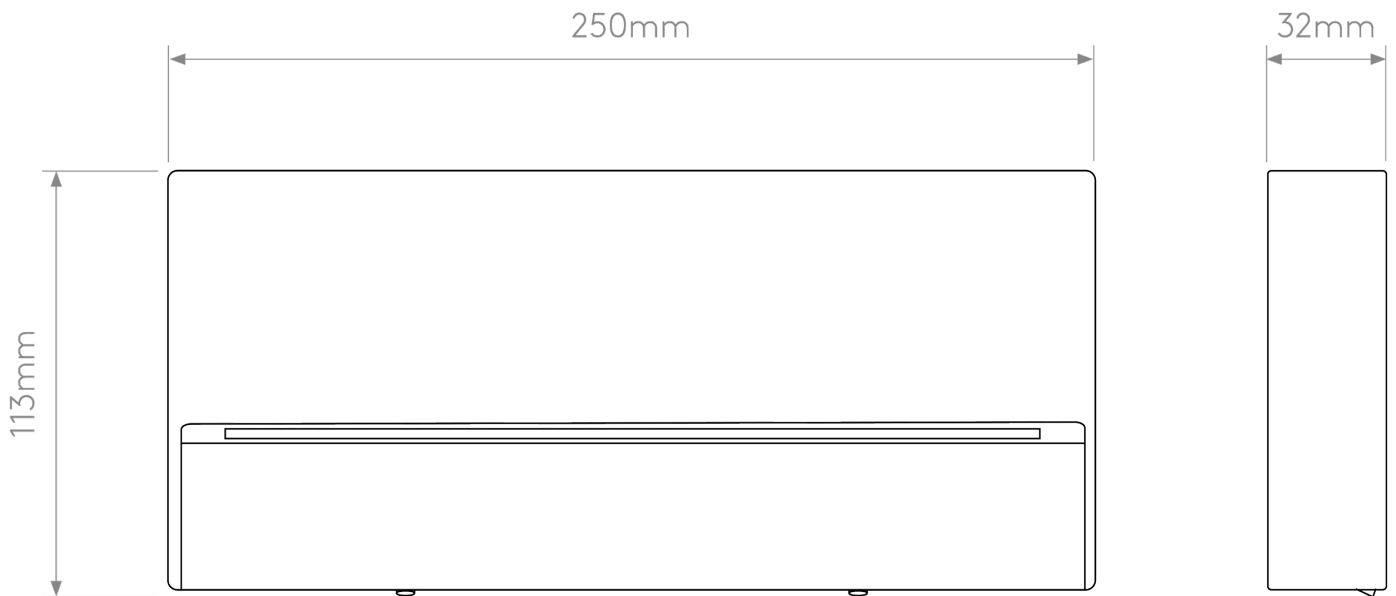

Astro Lighting - Mori - 1466002 - LED Black Clear Glass IP65 250 Outdoor Recessed Marker Light

**CONTACT**