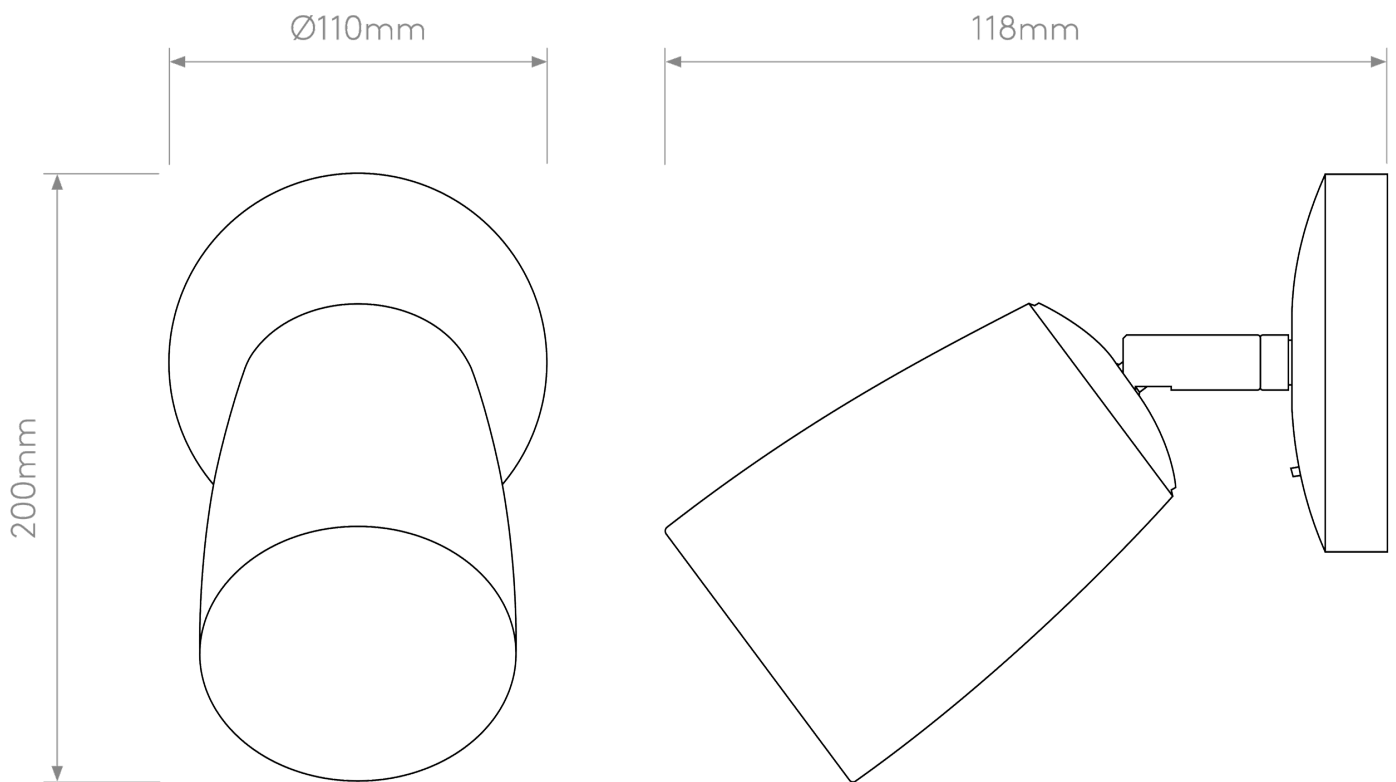

Astro Lighting - Carlton - 1467004 - White Porcelain Reading Wall Light

CONTACT