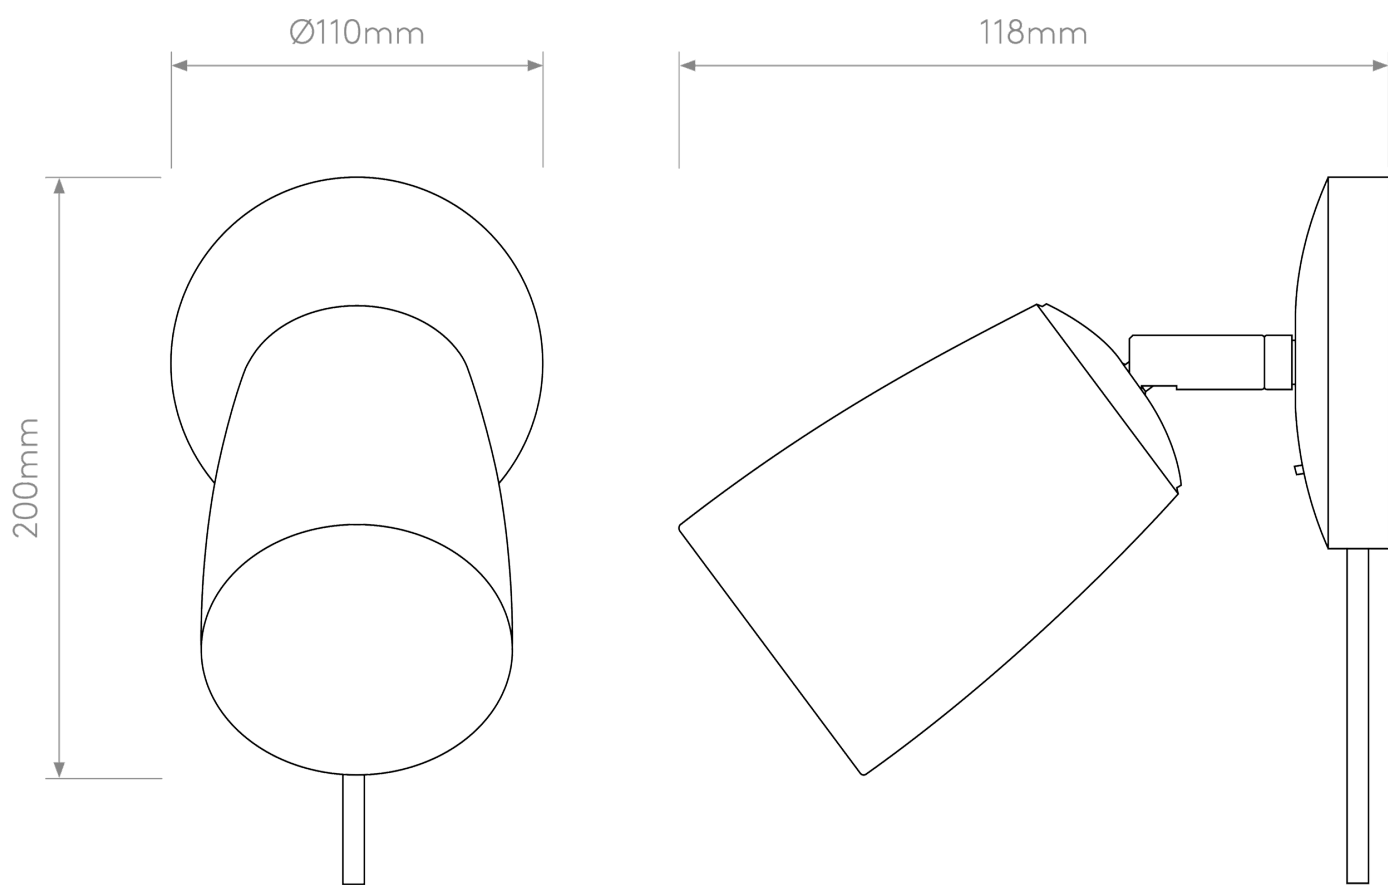

Astro Lighting - Carlton - 1467007 - White Porcelain Plug-In Plug In Reading Wall Light

CONTACT