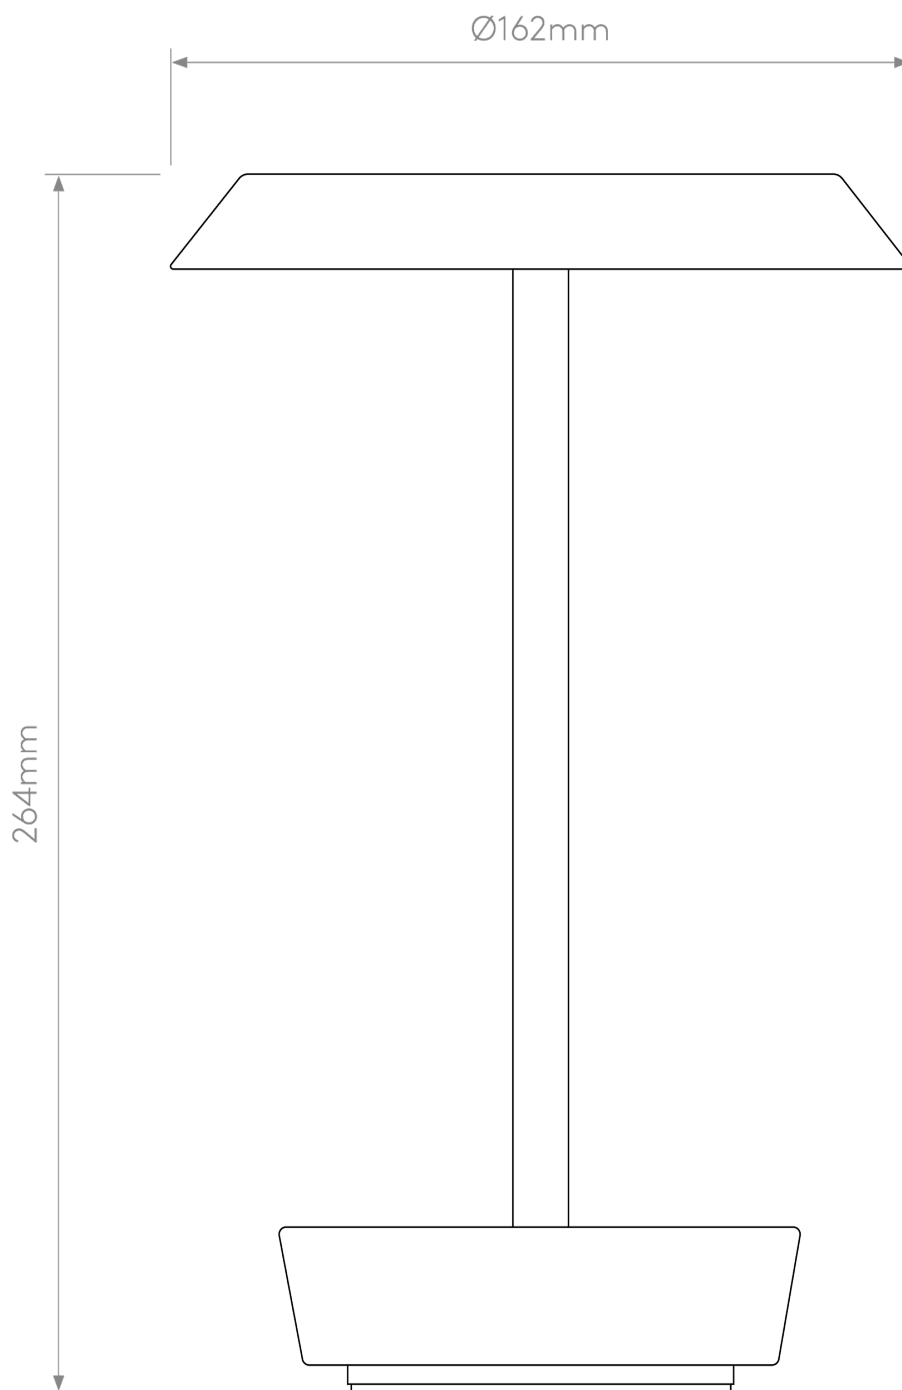

Astro Lighting - Halo - 1468001 - LED Black Touch Portable Table Lamp

CONTACT