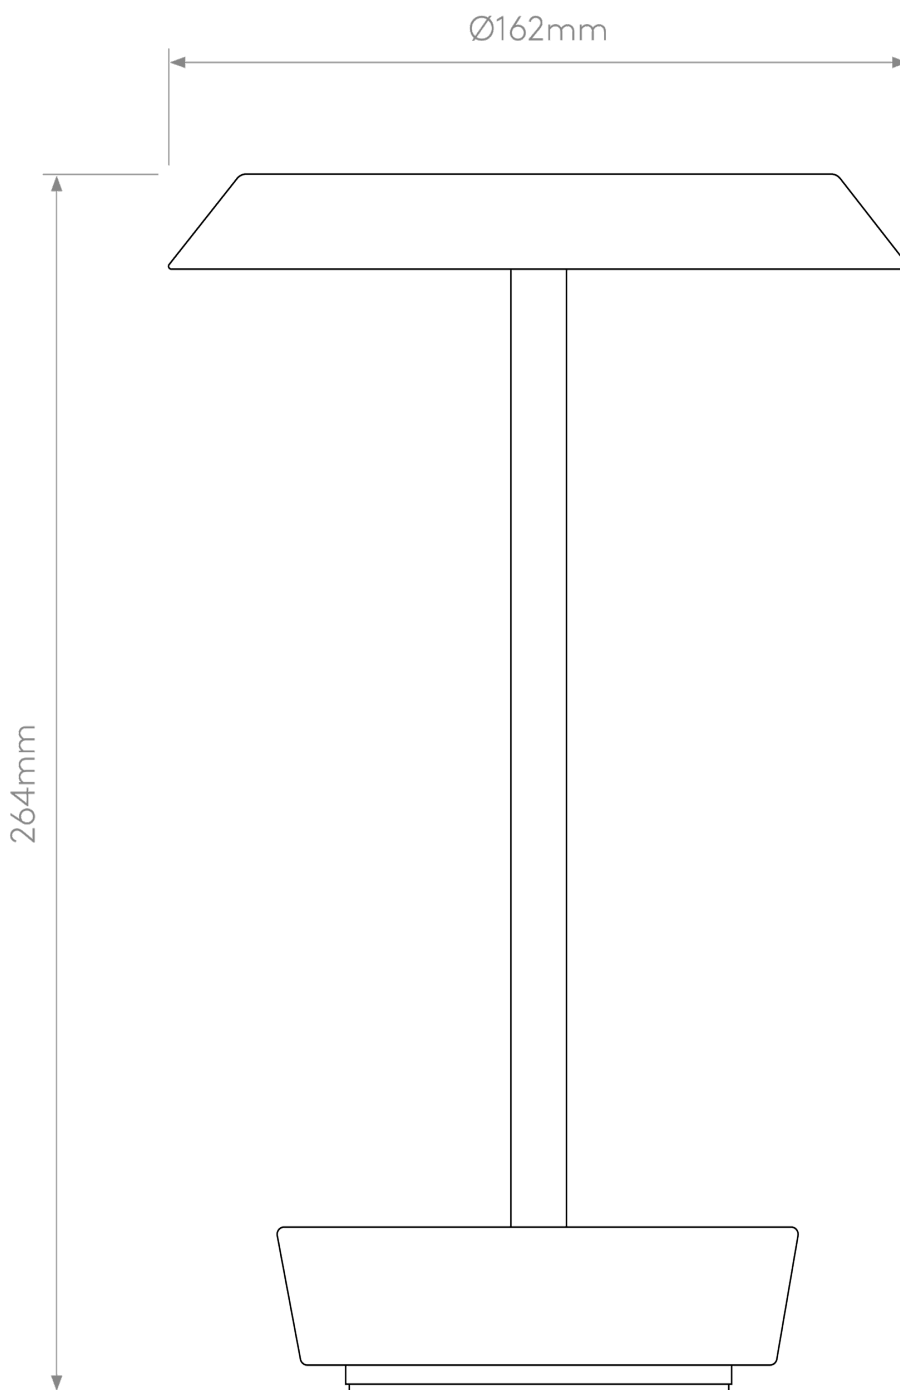

Astro Lighting - Halo - 1468002 - LED White Touch Portable Table Lamp

CONTACT