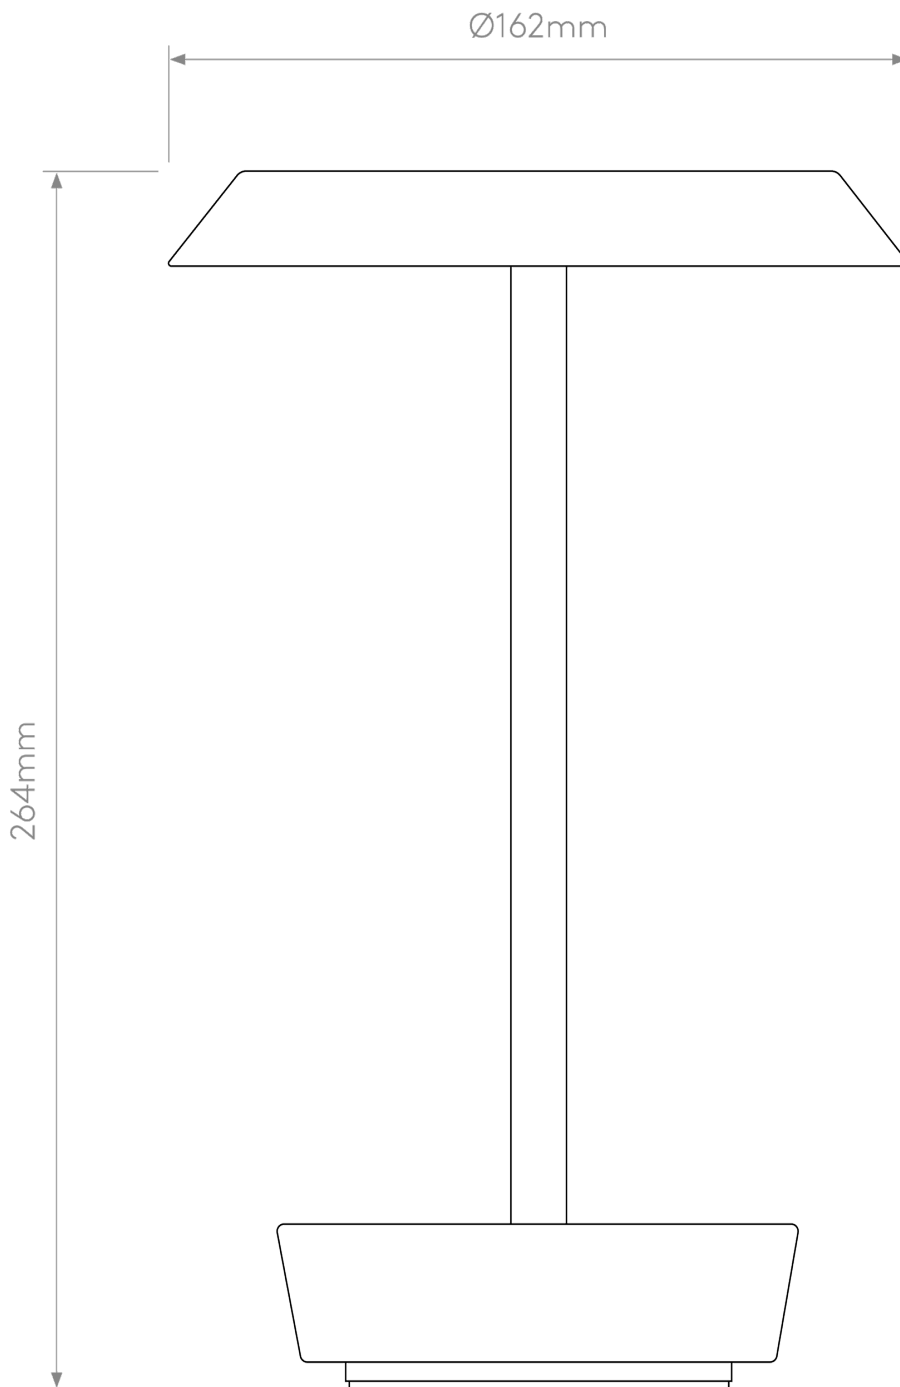

Astro Lighting - Halo - 1468003 - LED Light Bronze Touch Portable Table Lamp

CONTACT