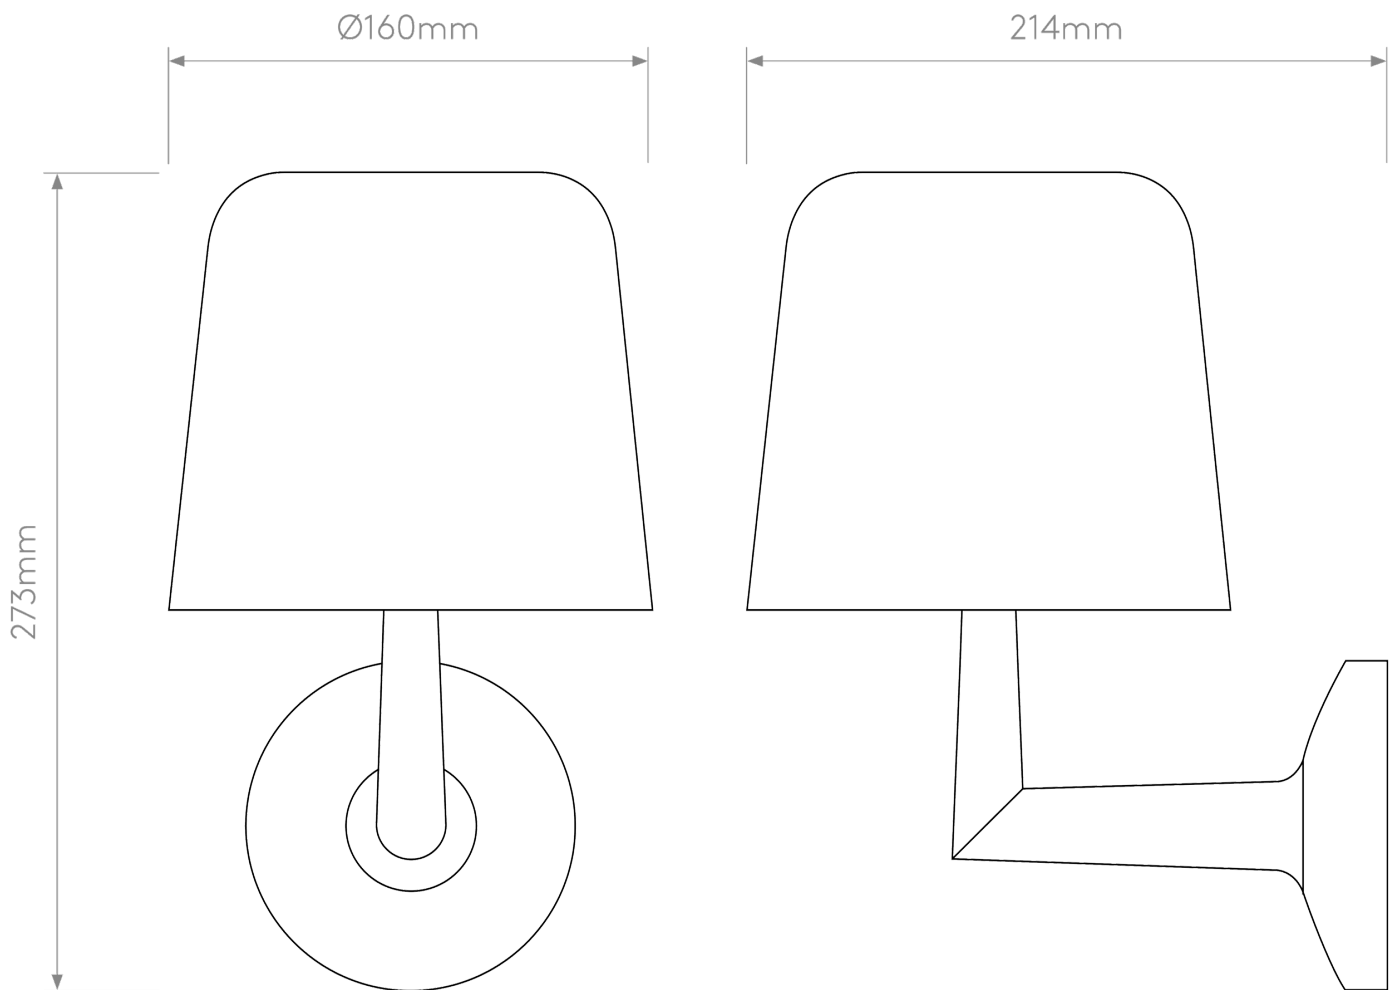

Astro Lighting - Ella - 1470003 - Black White Porcelain 2 Light Wall Light

CONTACT