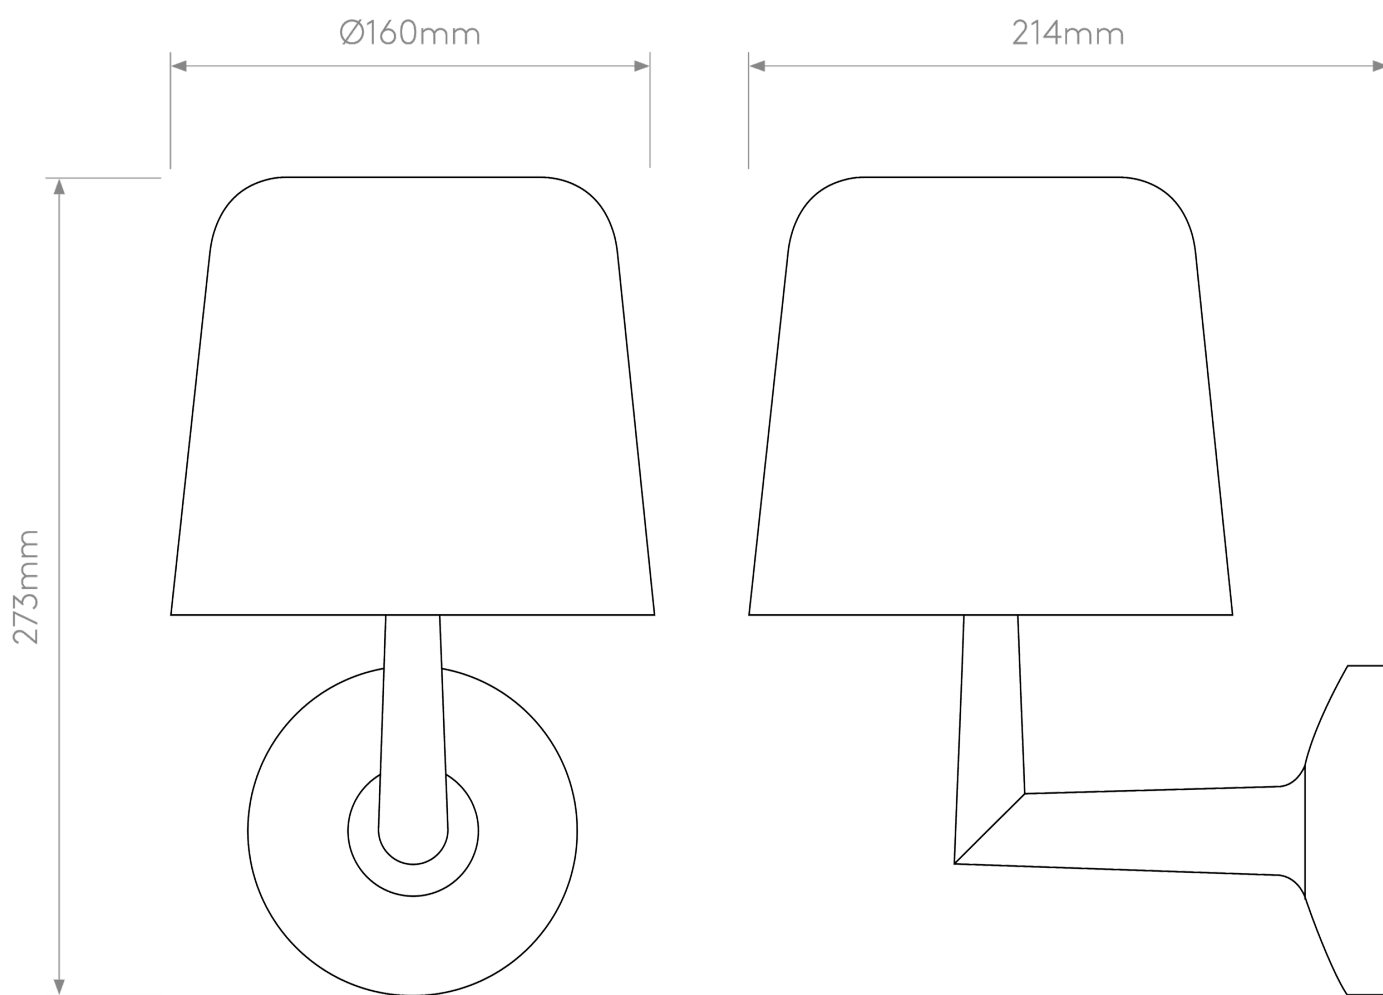

Astro Lighting - Ella - 1470004 - Light Bronze White Porcelain 2 Light Wall Light

CONTACT