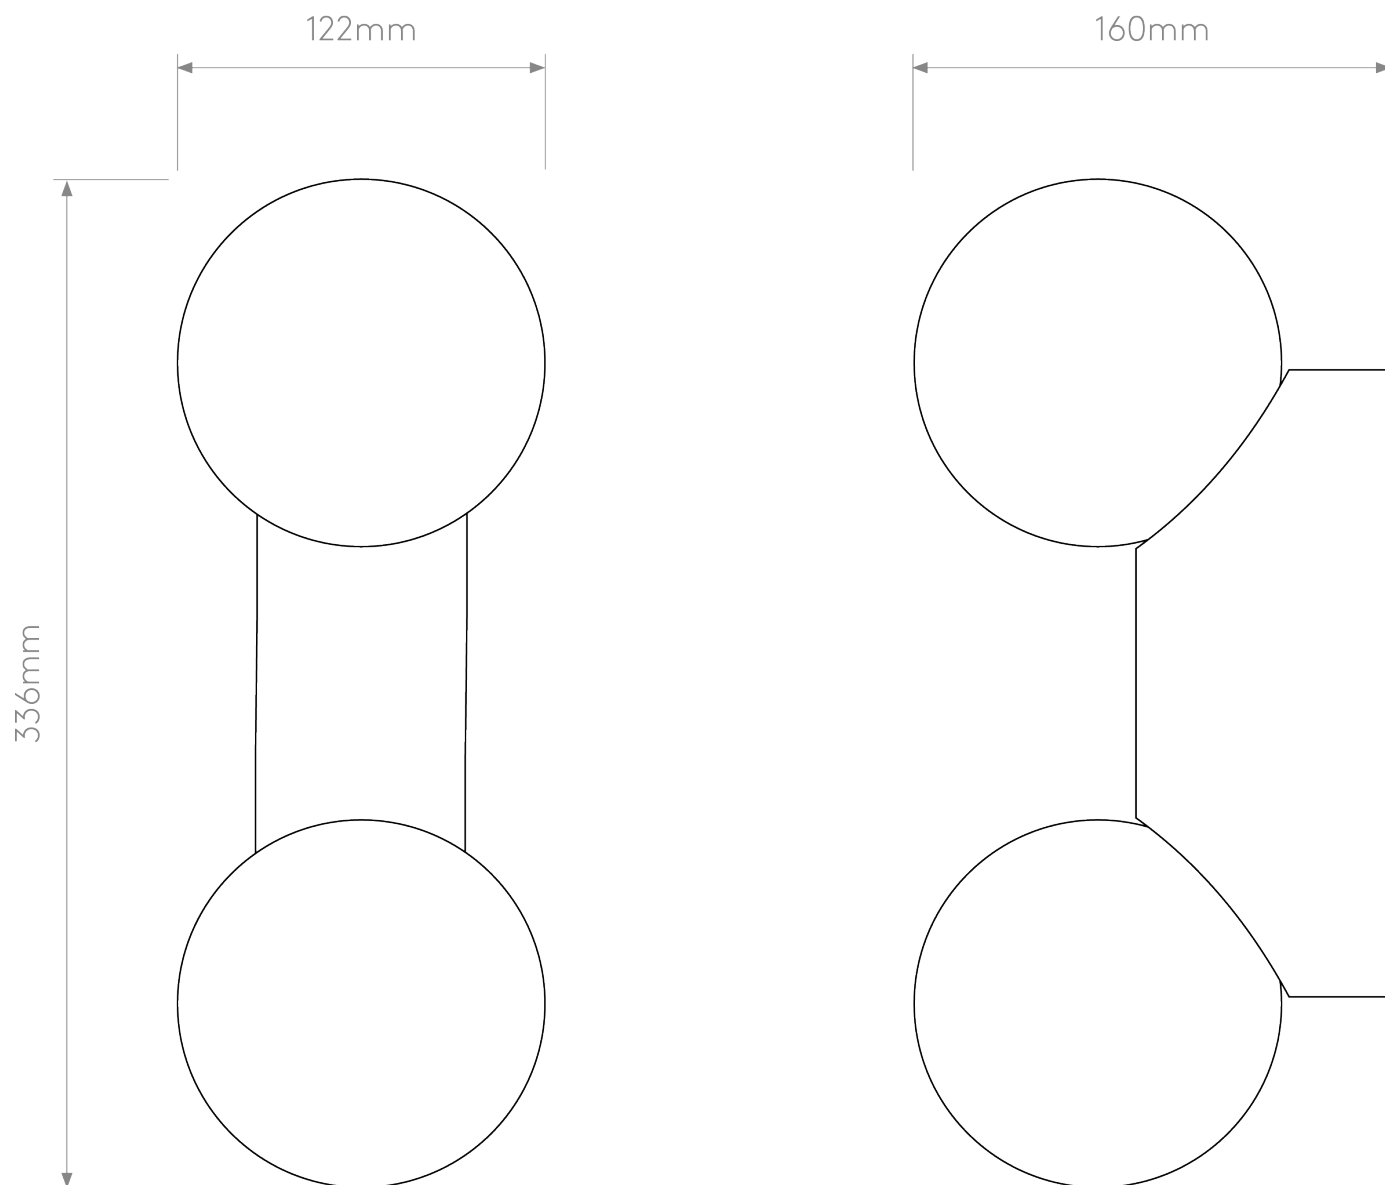

Astro Lighting - Lyra - 1472002 - White Opal Glass Ceramic IP44 Twin Bathroom Wall Light

CONTACT