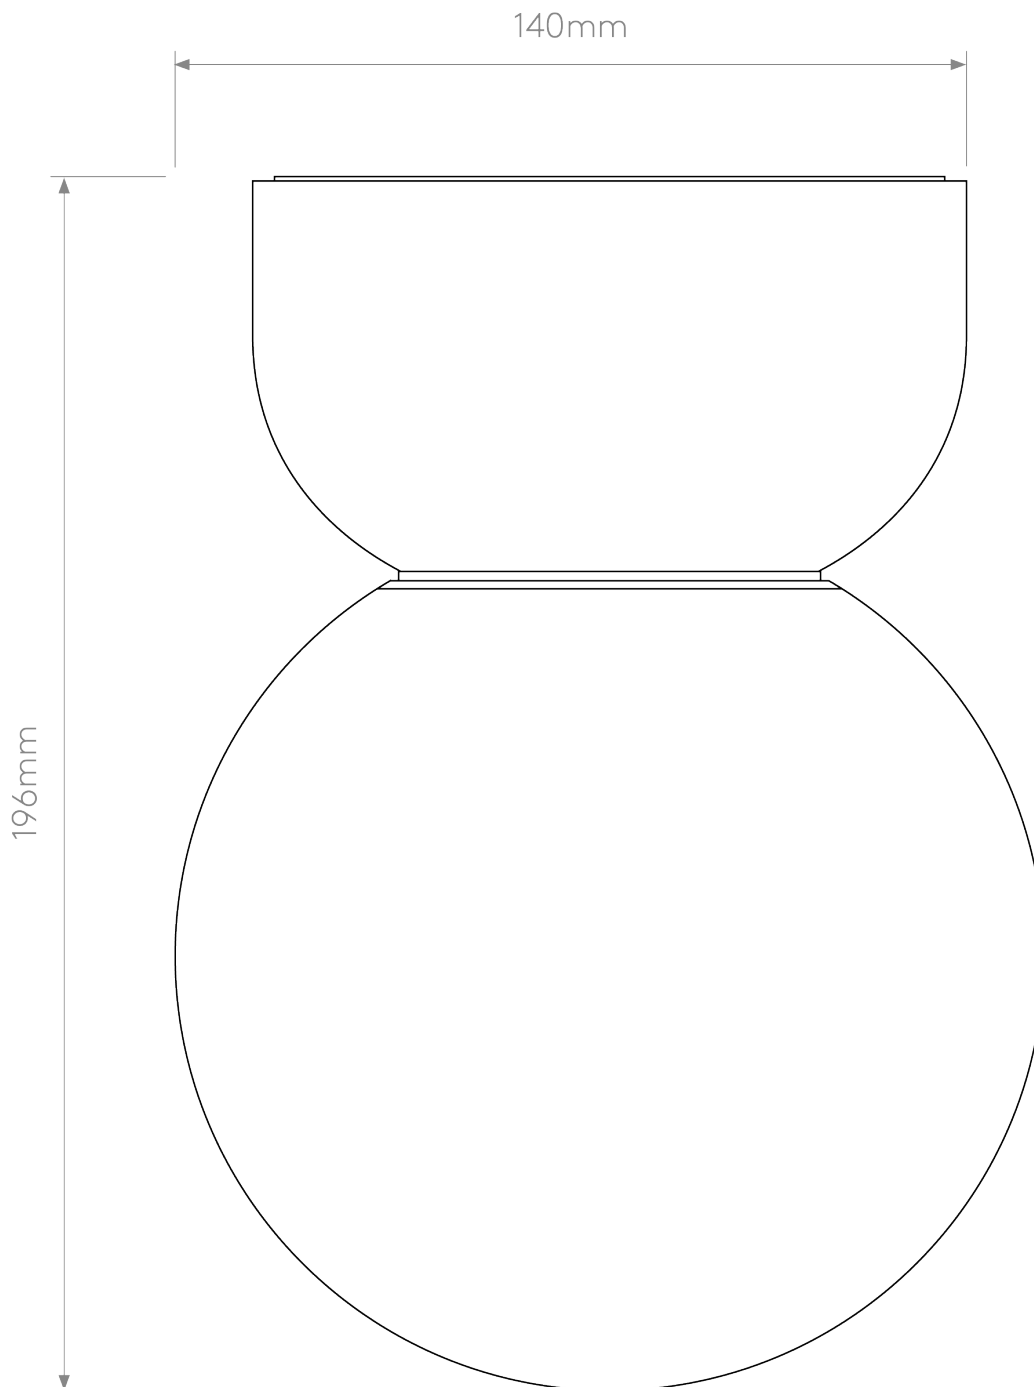

Astro Lighting - Lyra - 1472003 - White Opal Glass Ceramic IP44 140 Bathroom Ceiling Flush Light

CONTACT