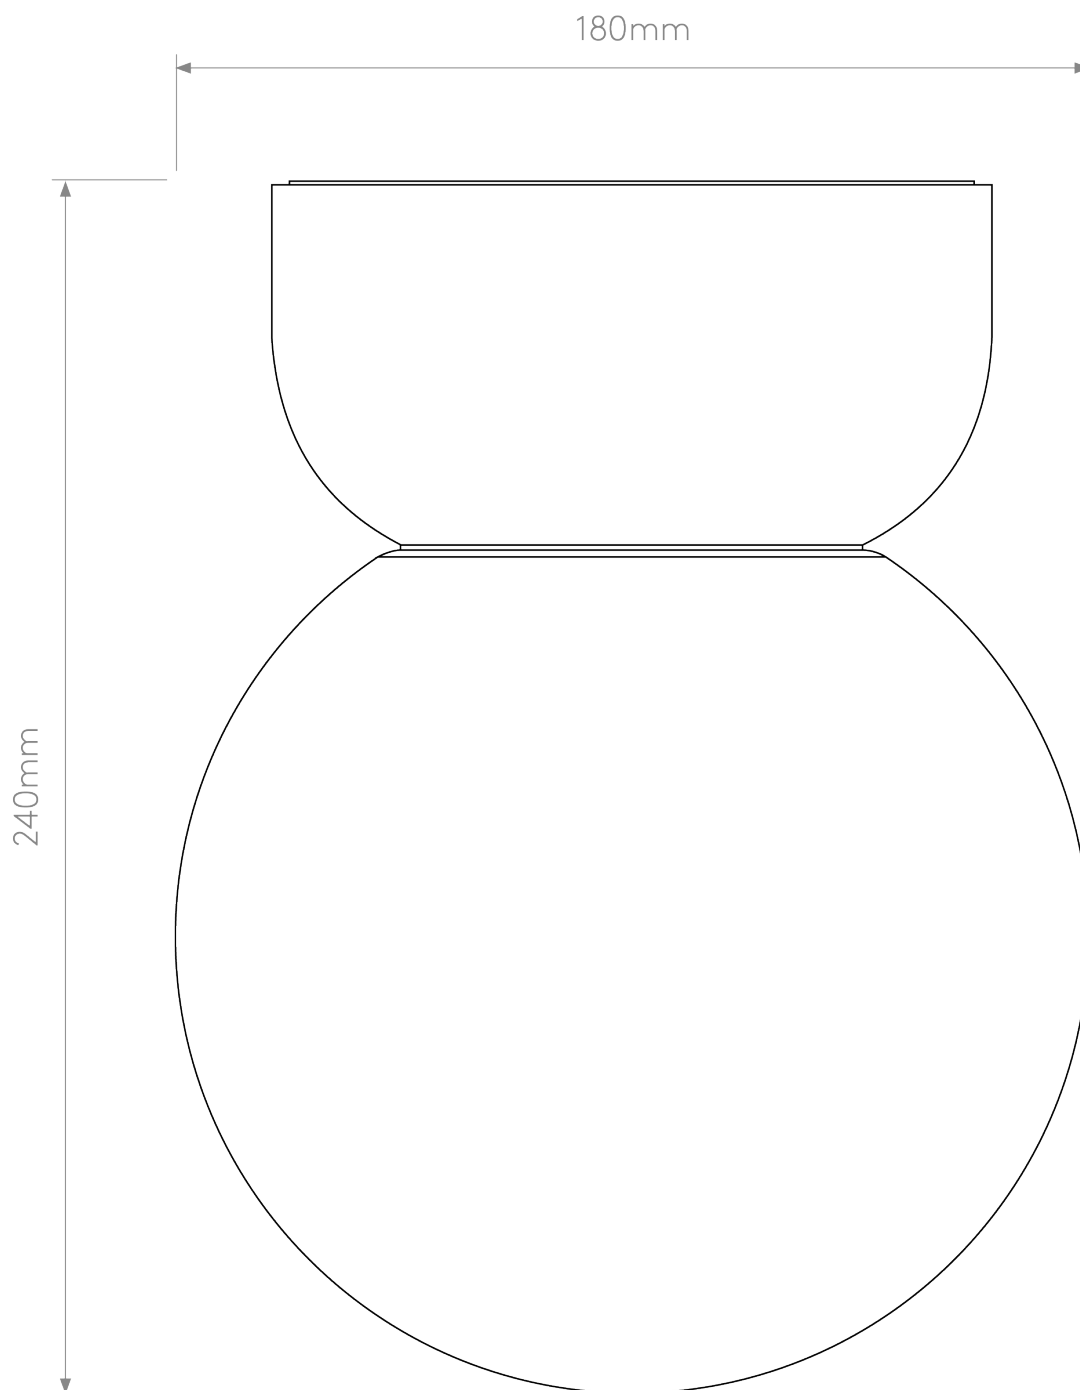

Astro Lighting - Lyra - 1472004 - White Opal Glass Ceramic IP44 180 Bathroom Ceiling Flush Light

**CONTACT**