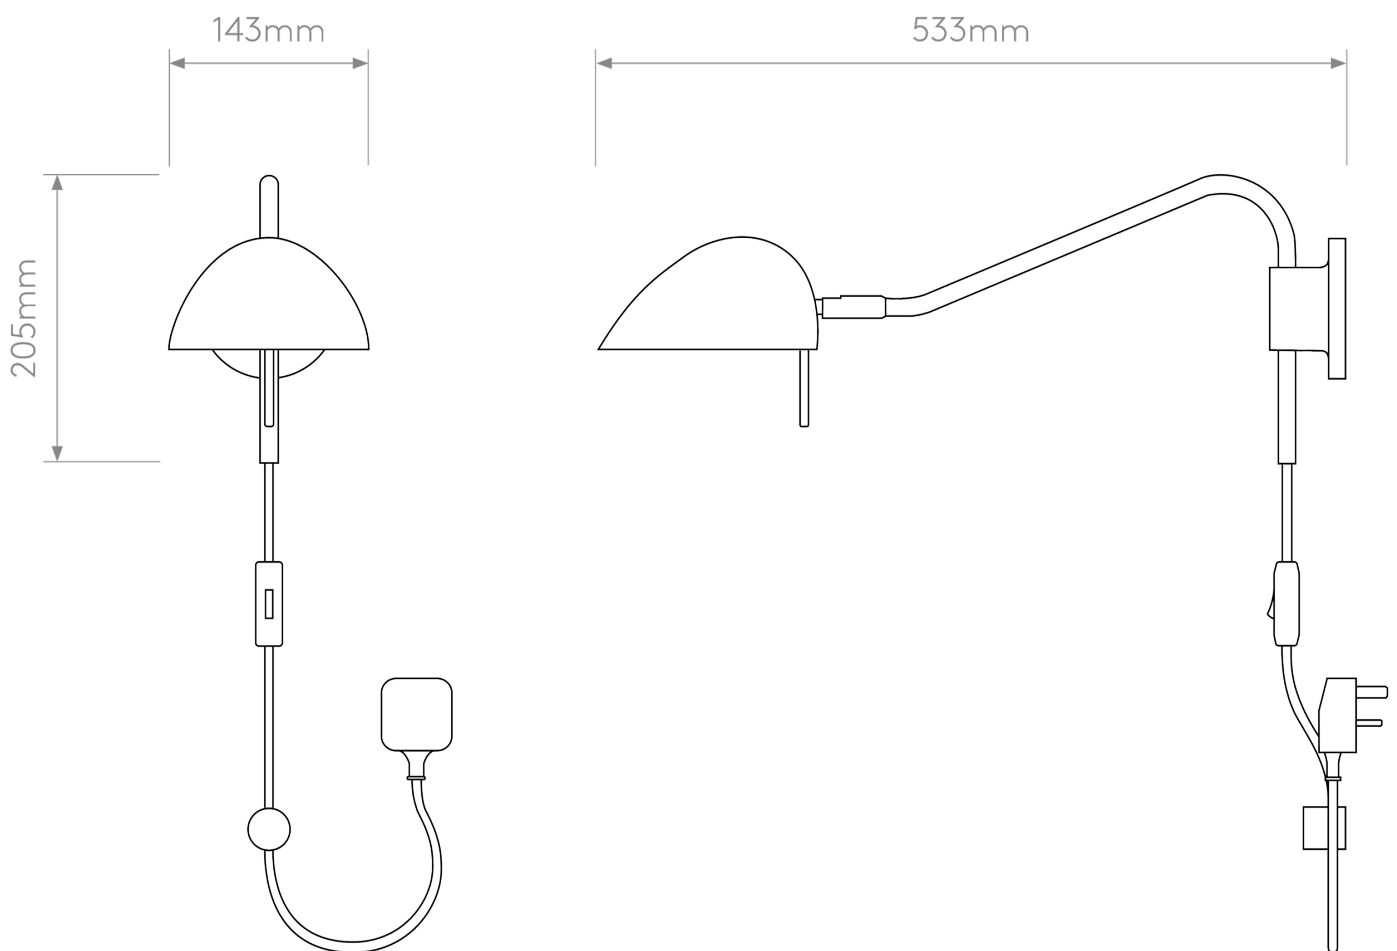

Astro Lighting - Serge - 1476002 - White Plug-In Plug In Reading Wall Light

CONTACT