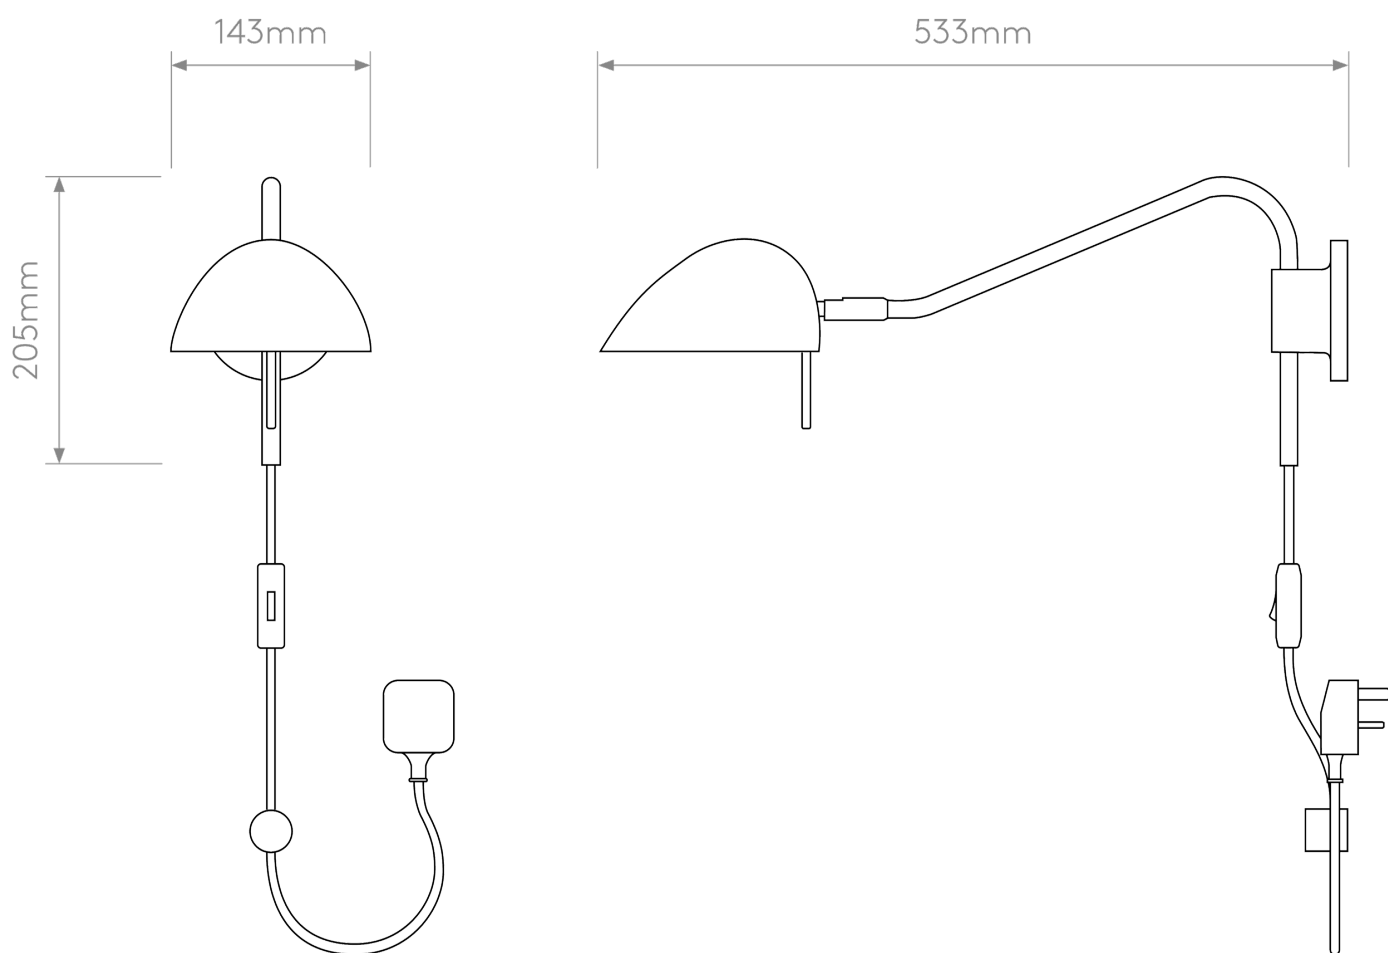

Astro Lighting - Serge - 1476003 - Black Plug-In Plug In Reading Wall Light

CONTACT