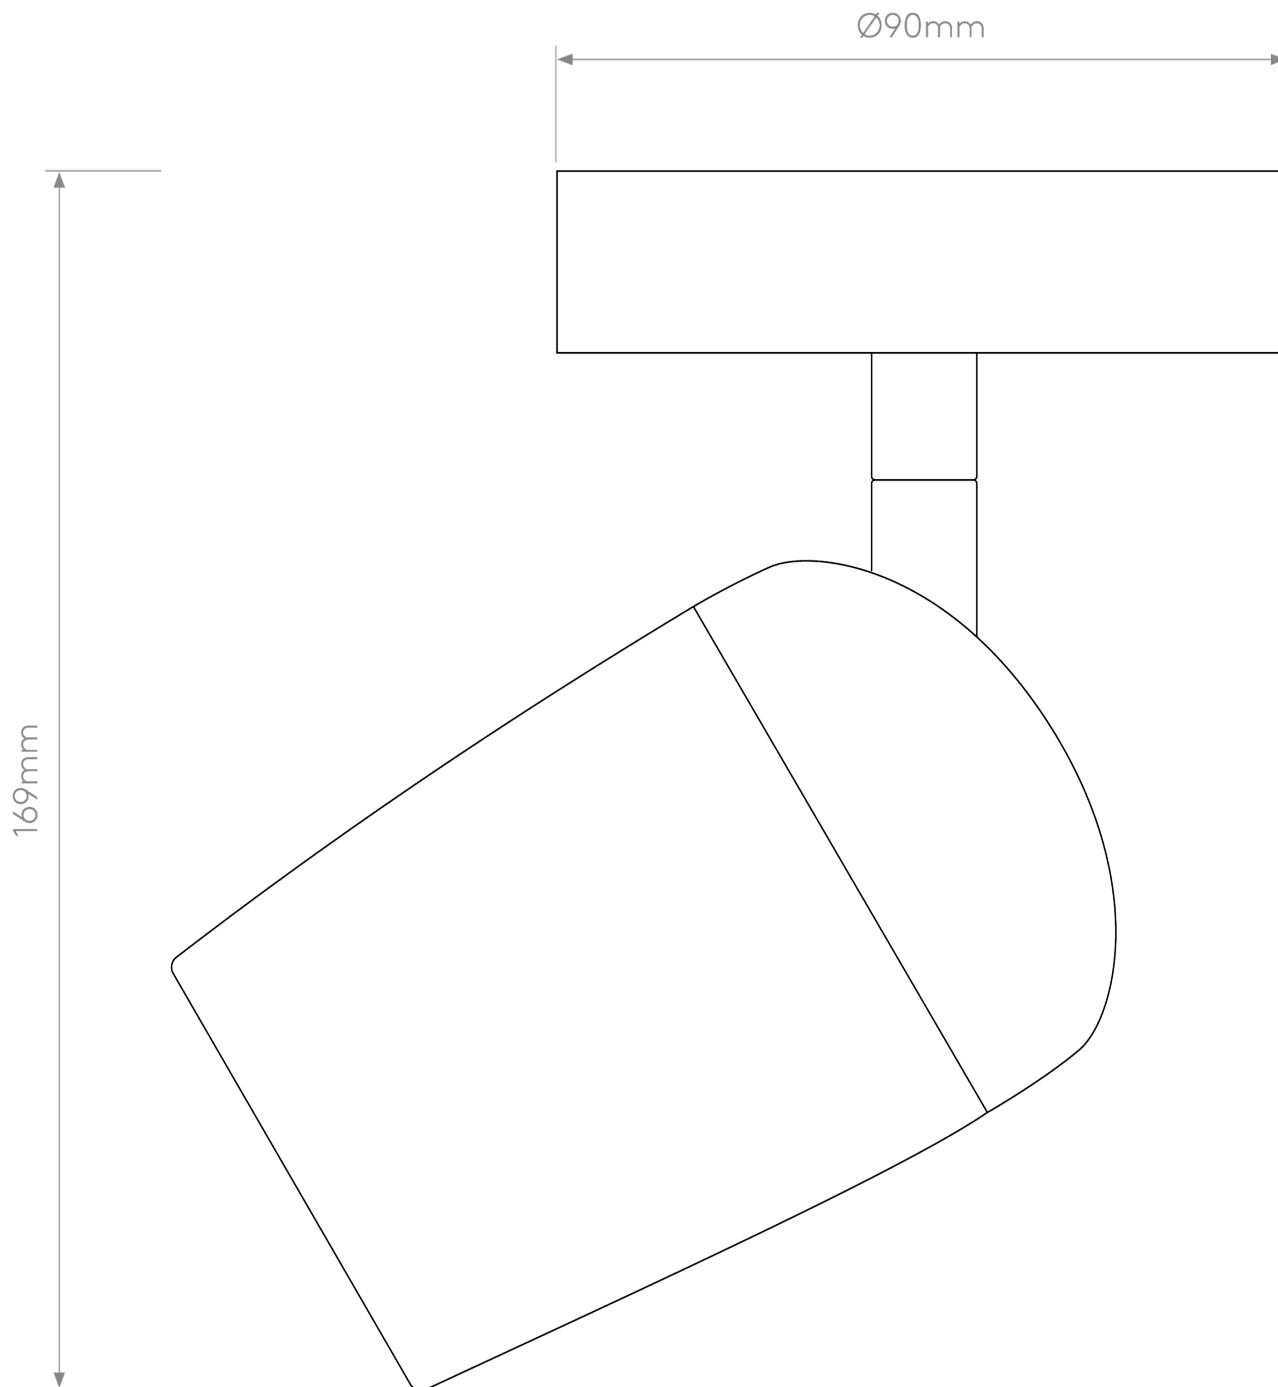

Astro Lighting - Koto - 1478001 - Black Single Ceiling Spotlight

**CONTACT**