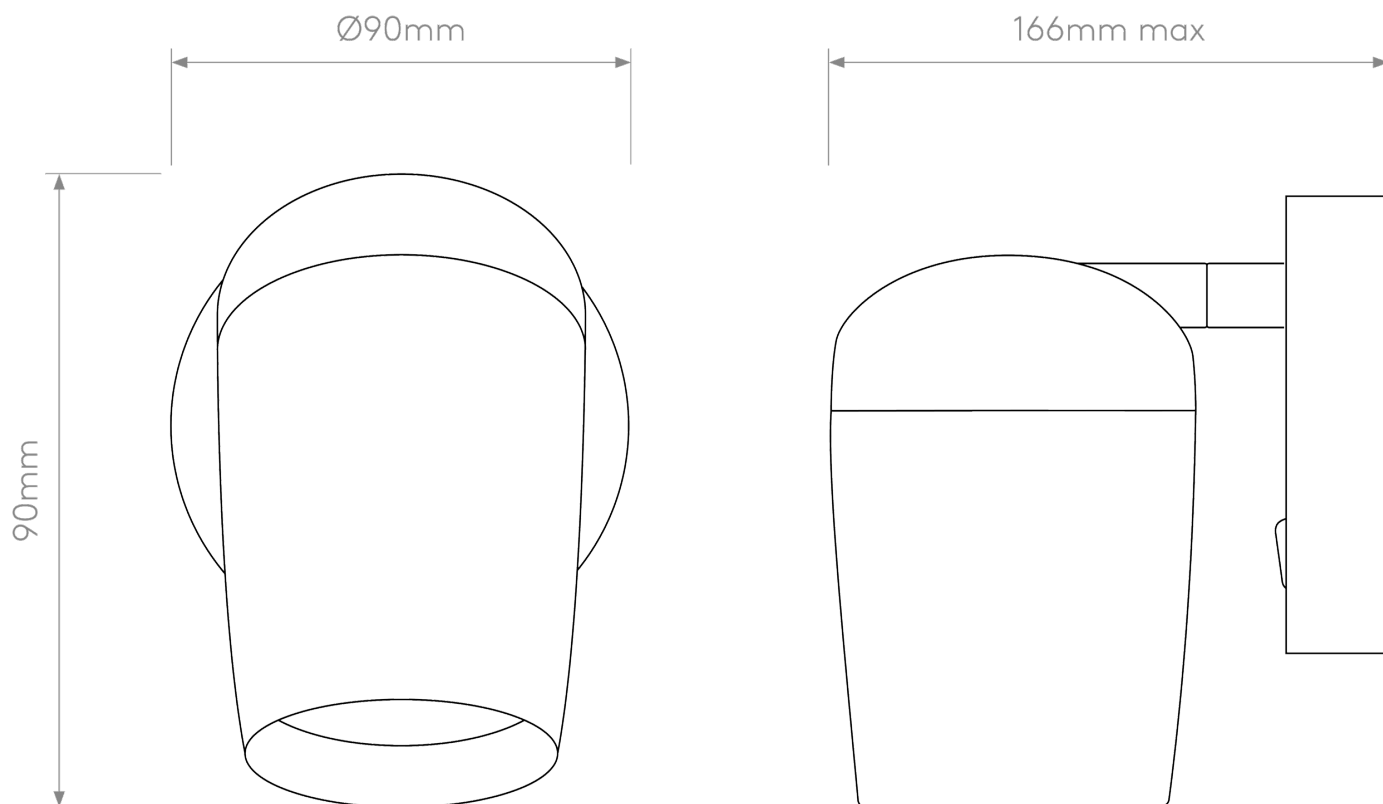

Astro Lighting - Koto - 1478002 - Black Single Switched Spotlight

**CONTACT**