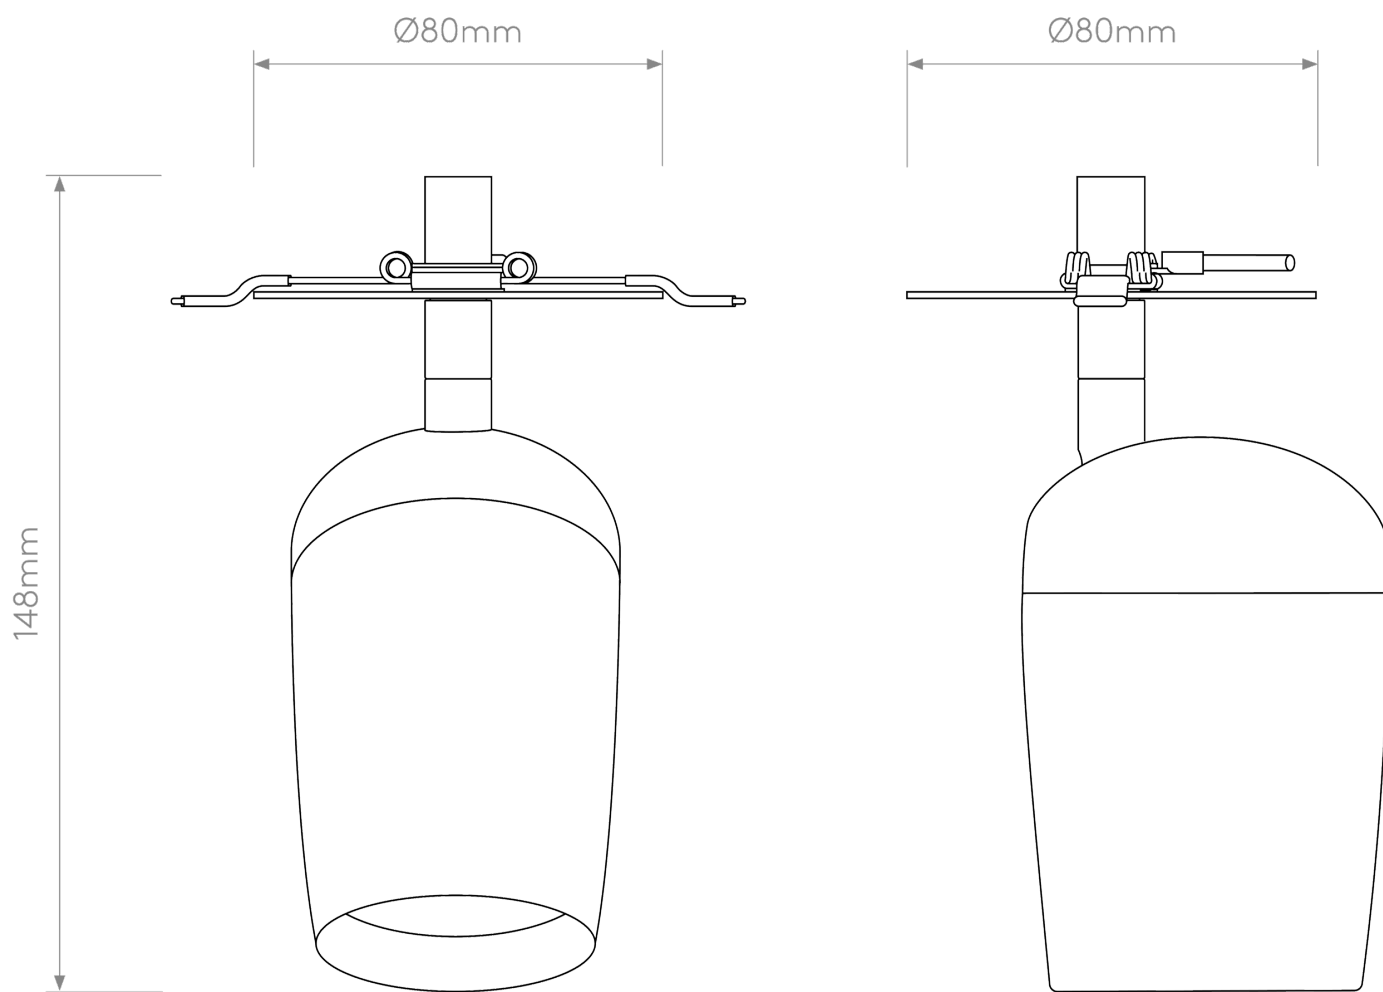

Astro Lighting - Koto - 1478003 - Black Recessed Recessed Spotlight

**CONTACT**