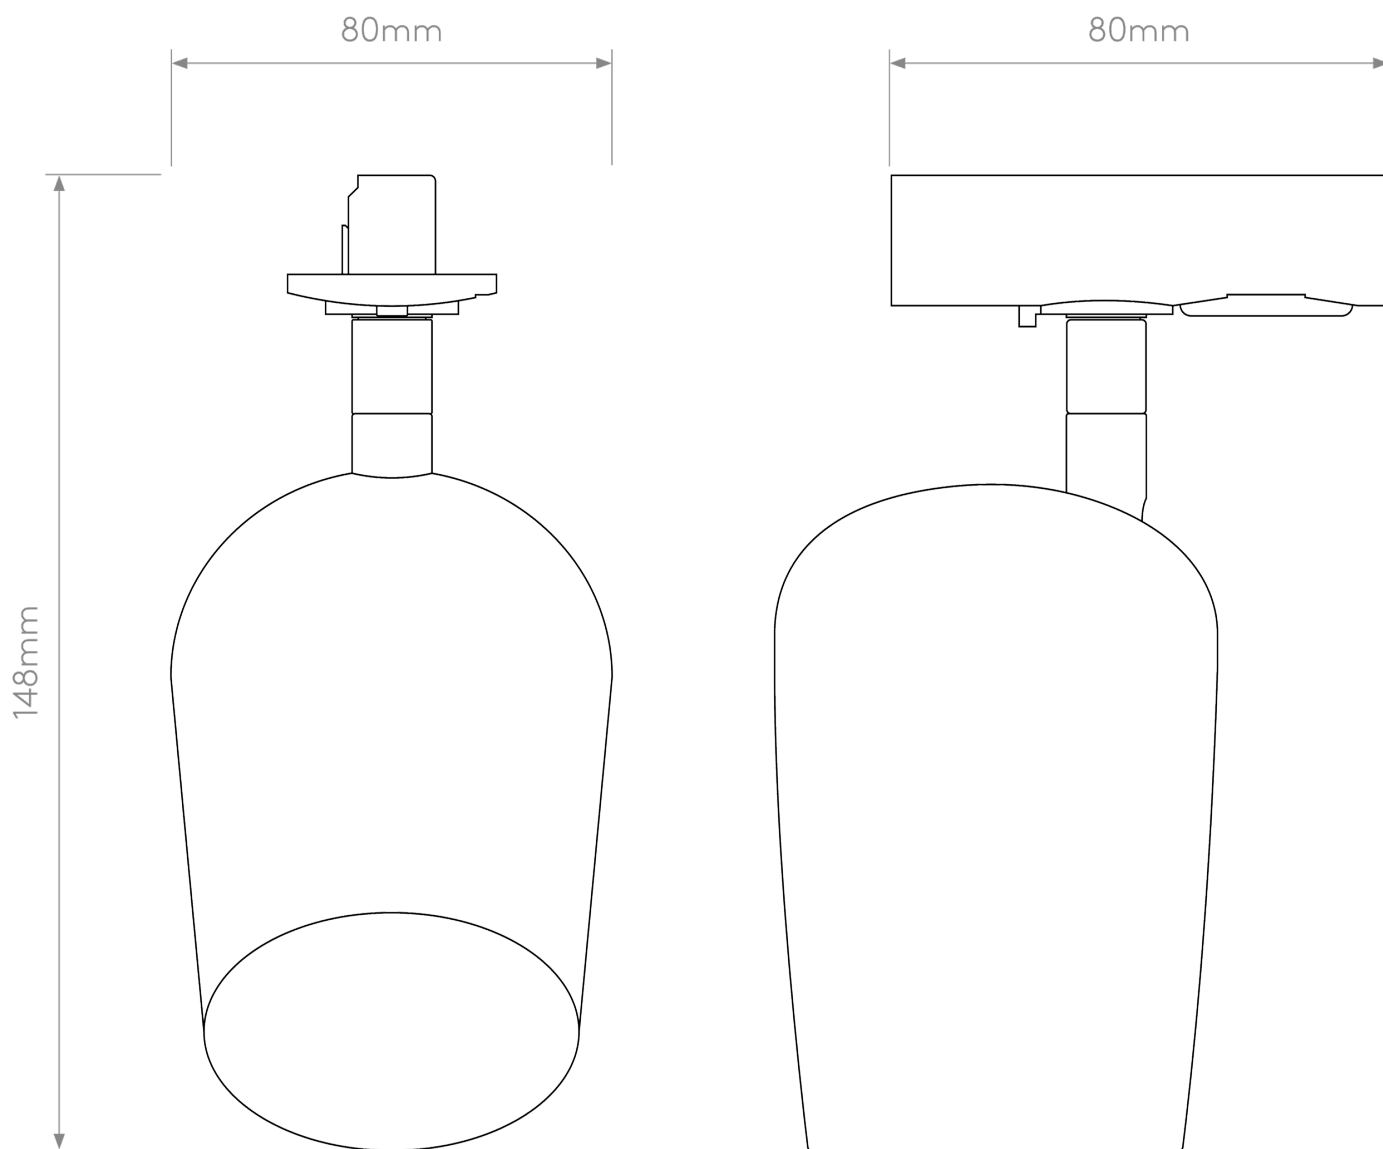

Astro Lighting - Koto - 1478004 - Black Track Ceiling Track Light

CONTACT