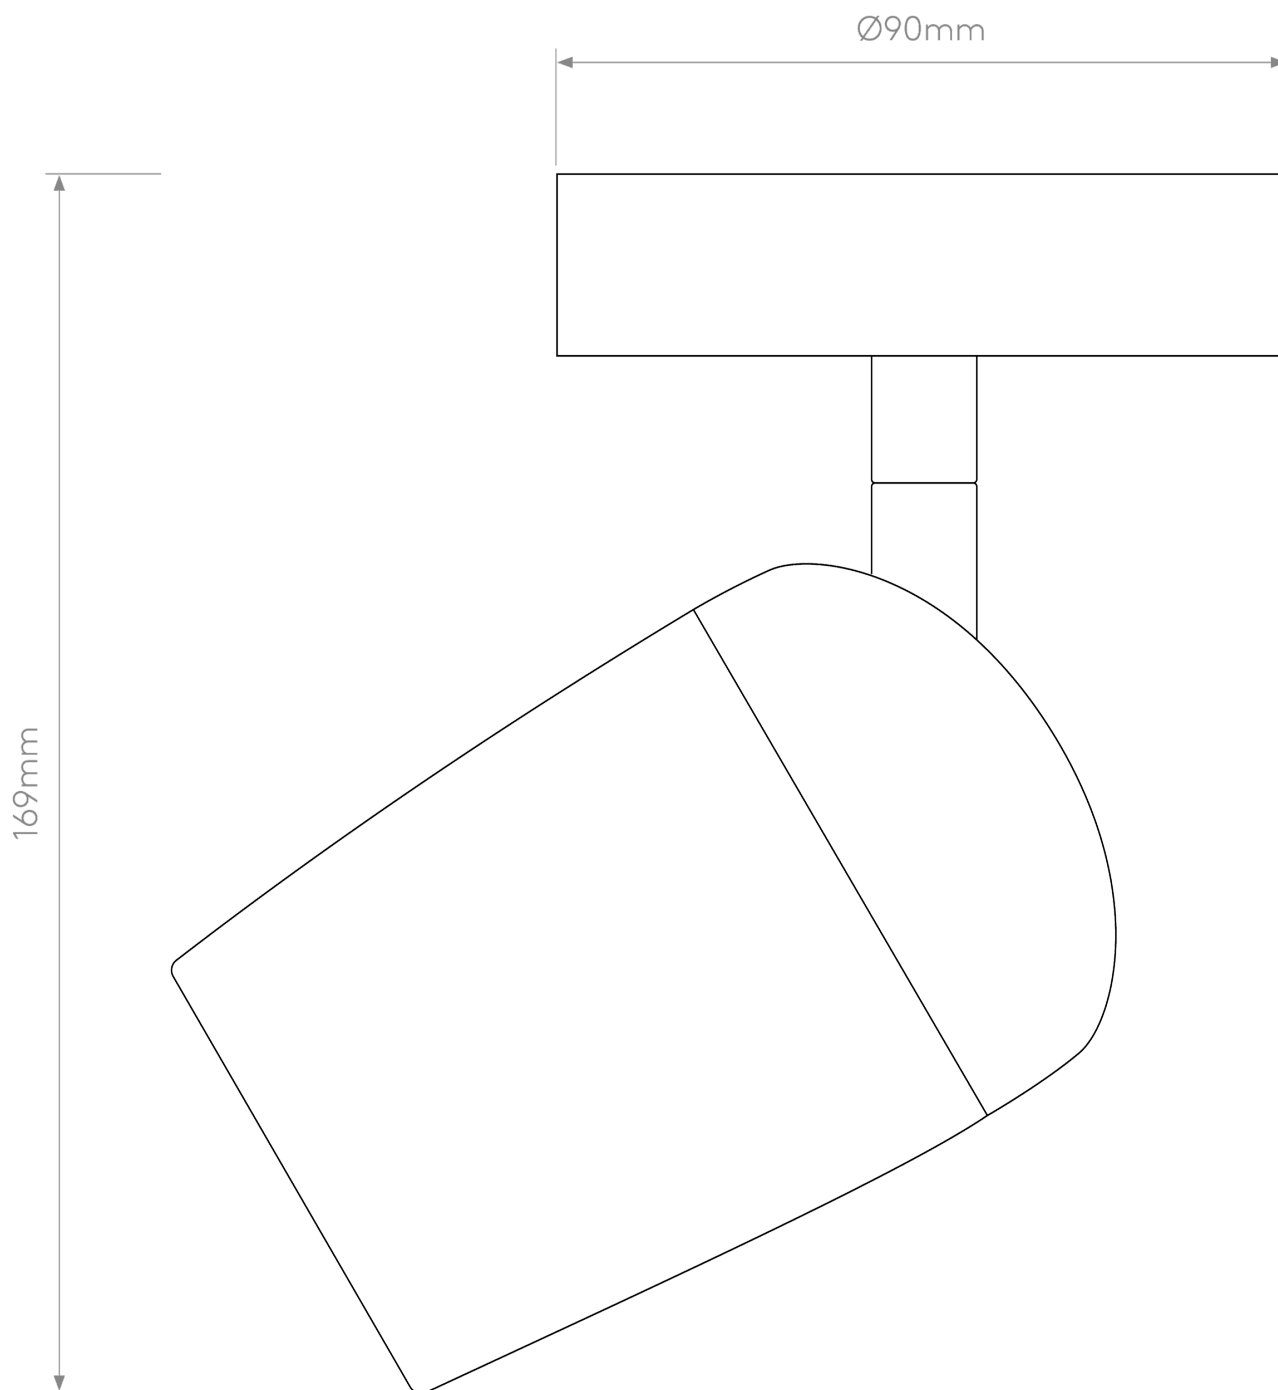

Astro Lighting - Koto - 1478009 - White Single Ceiling Spotlight

CONTACT