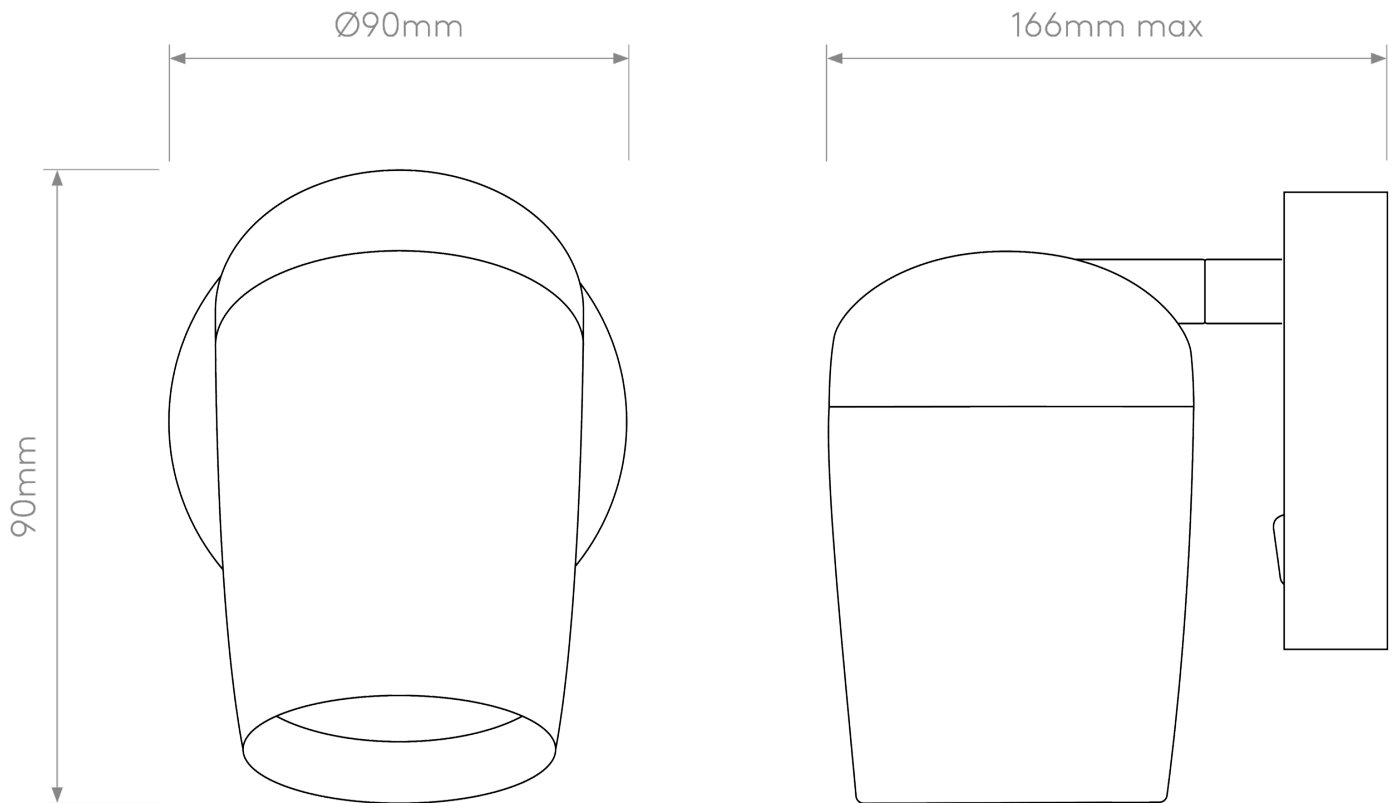

Astro Lighting - Koto - 1478010 - White Single Switched Spotlight

CONTACT