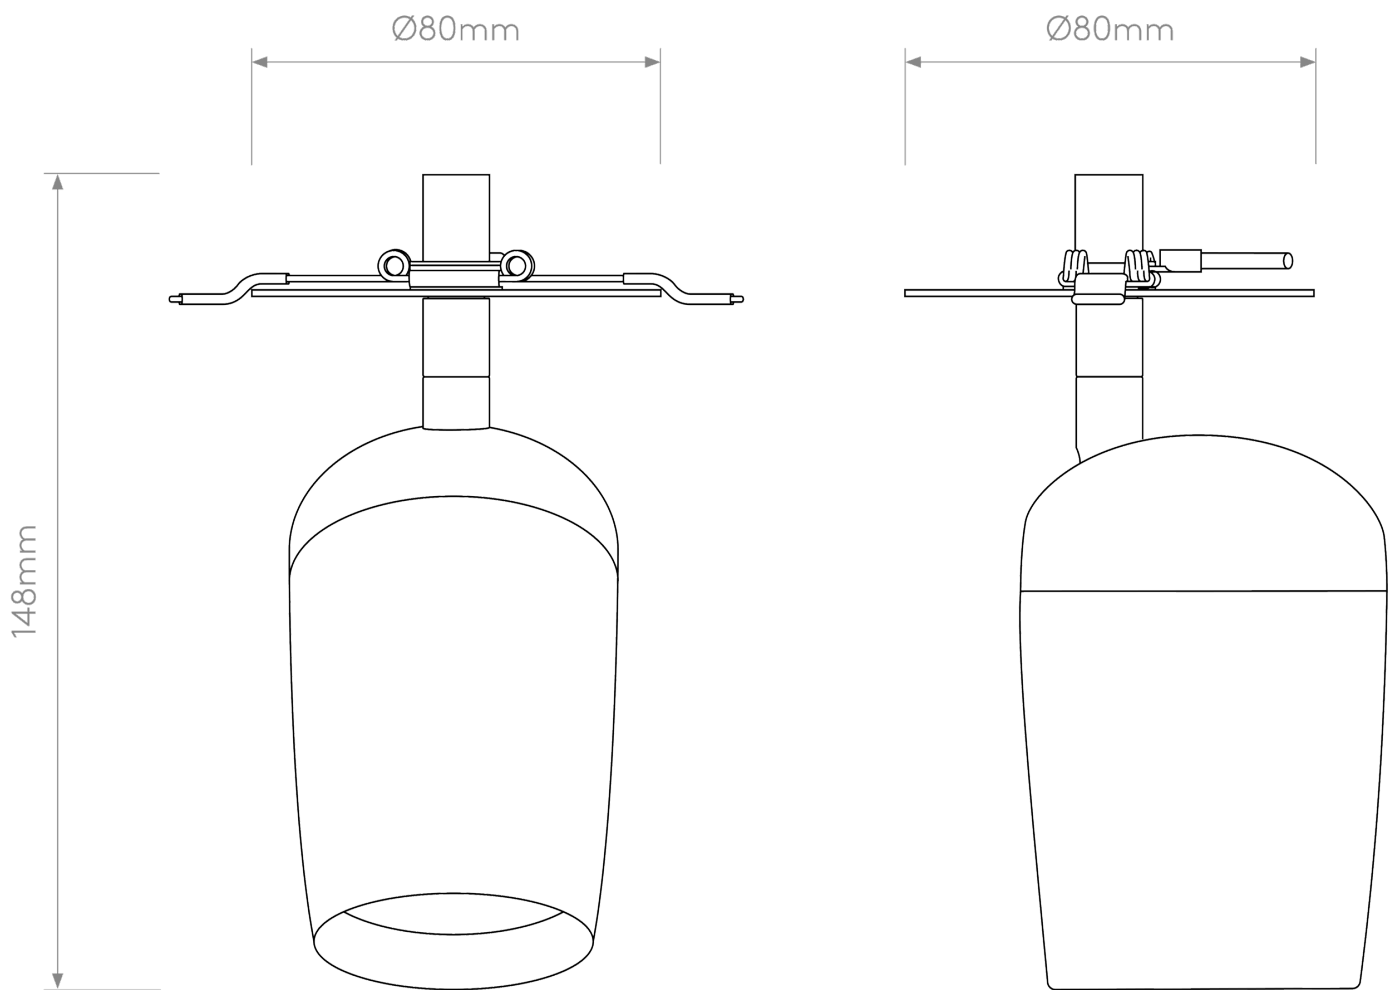

Astro Lighting - Koto - 1478011 - White Recessed Recessed Spotlight

CONTACT