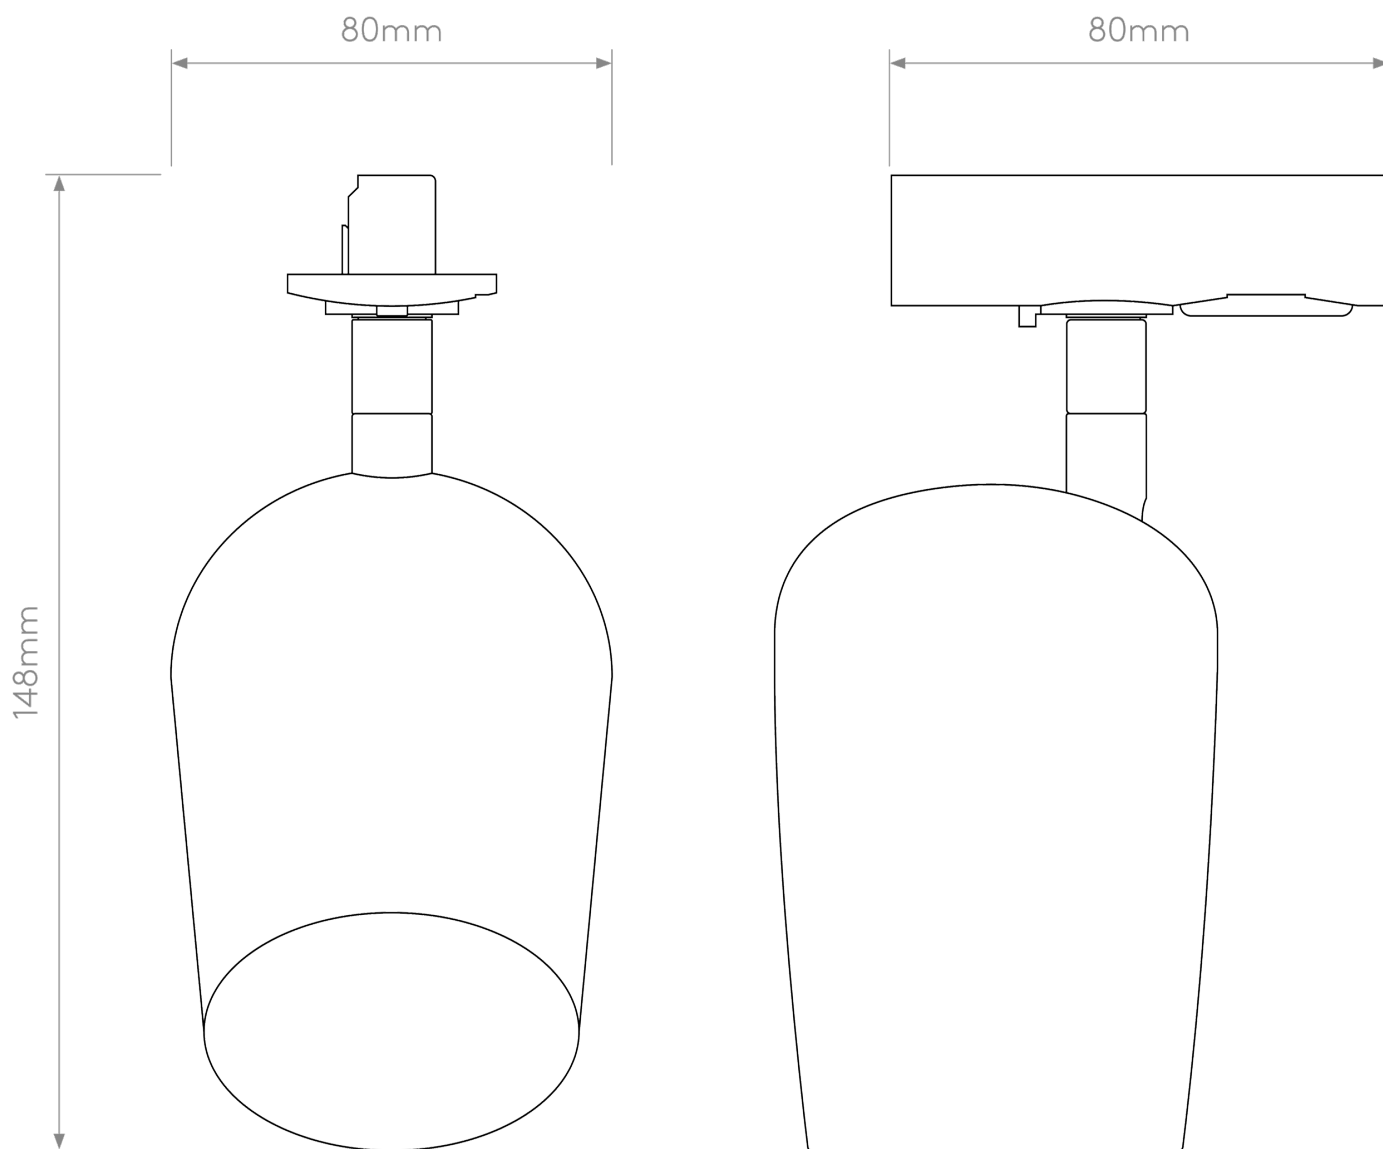

Astro Lighting - Koto - 1478012 - White Track Ceiling Track Light

CONTACT