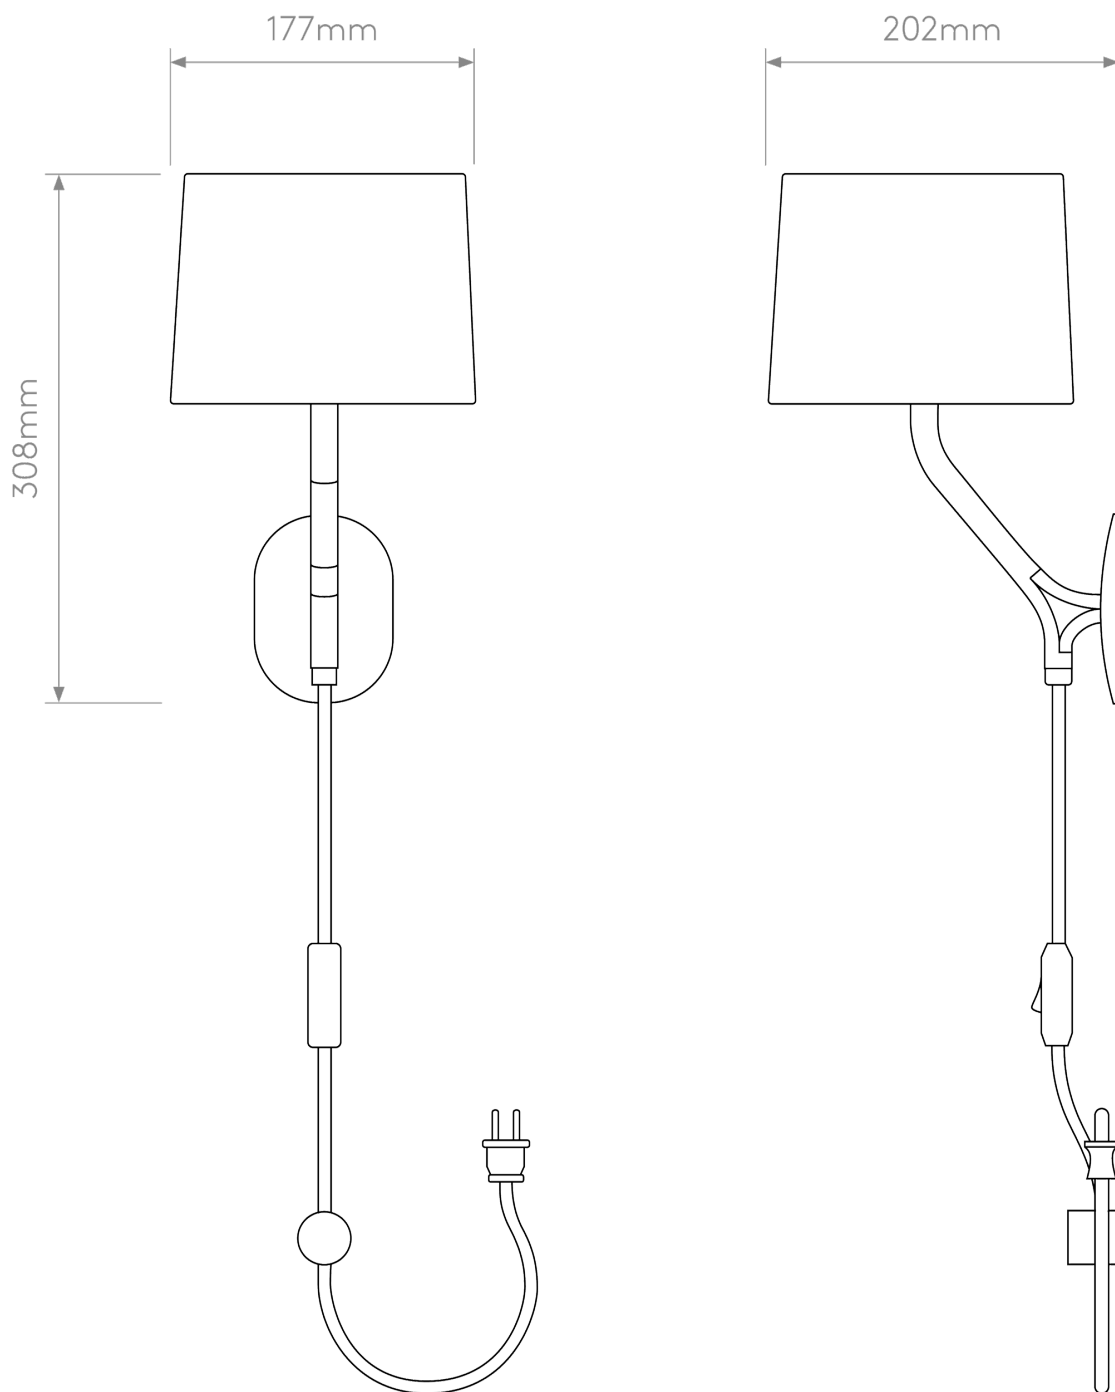

Astro Lighting - Arbor - 1479002 - White Plug-In Plug In Wall Light

CONTACT