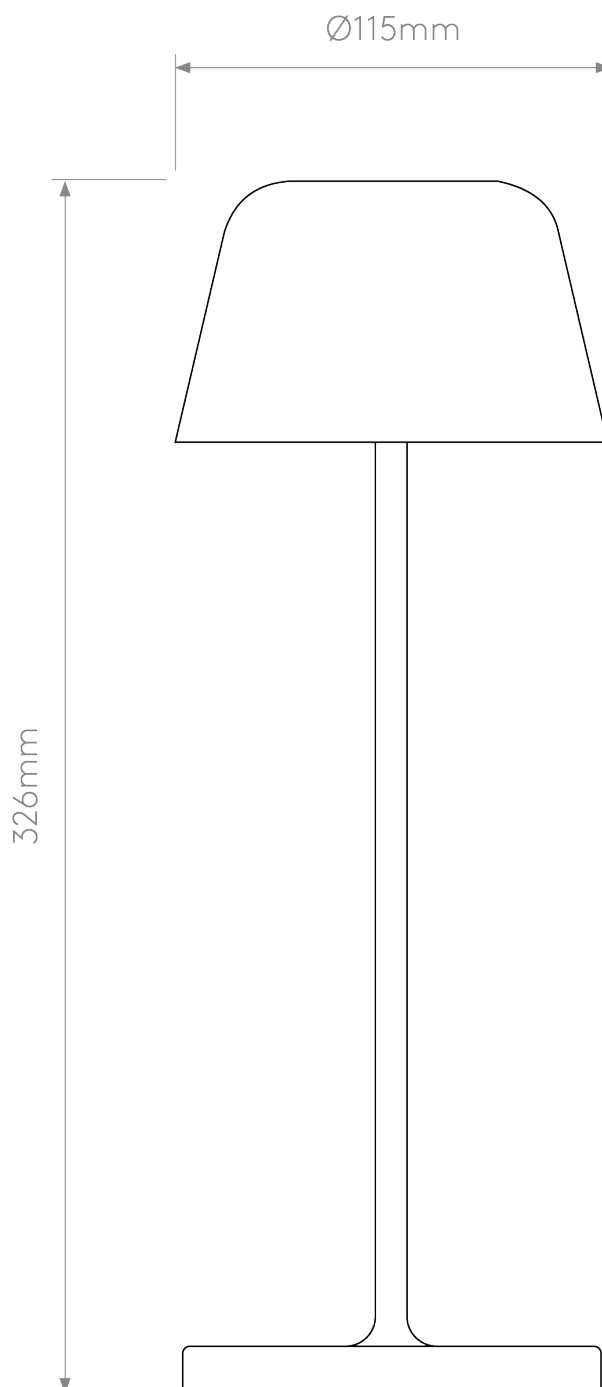

Astro Lighting - Nomad - 1484001 - LED Black IP65 Touch Outdoor Portable Lamp

CONTACT