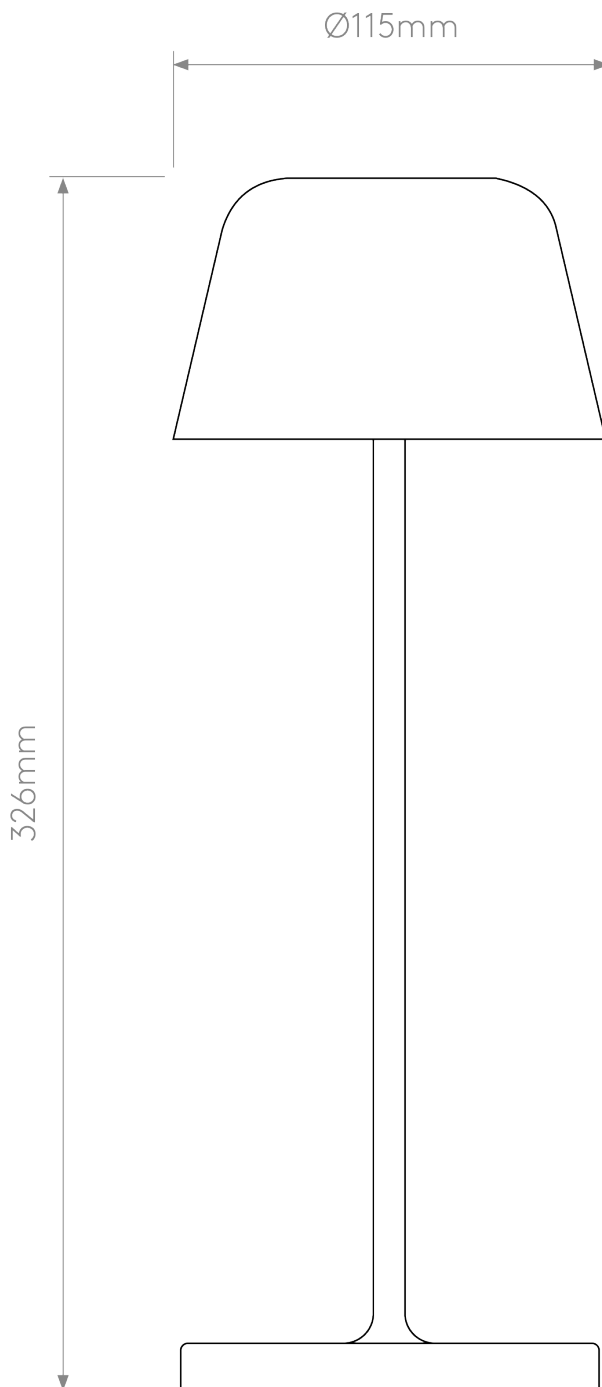

Astro Lighting - Nomad - 1484002 - LED White IP65 Touch Outdoor Portable Lamp

CONTACT