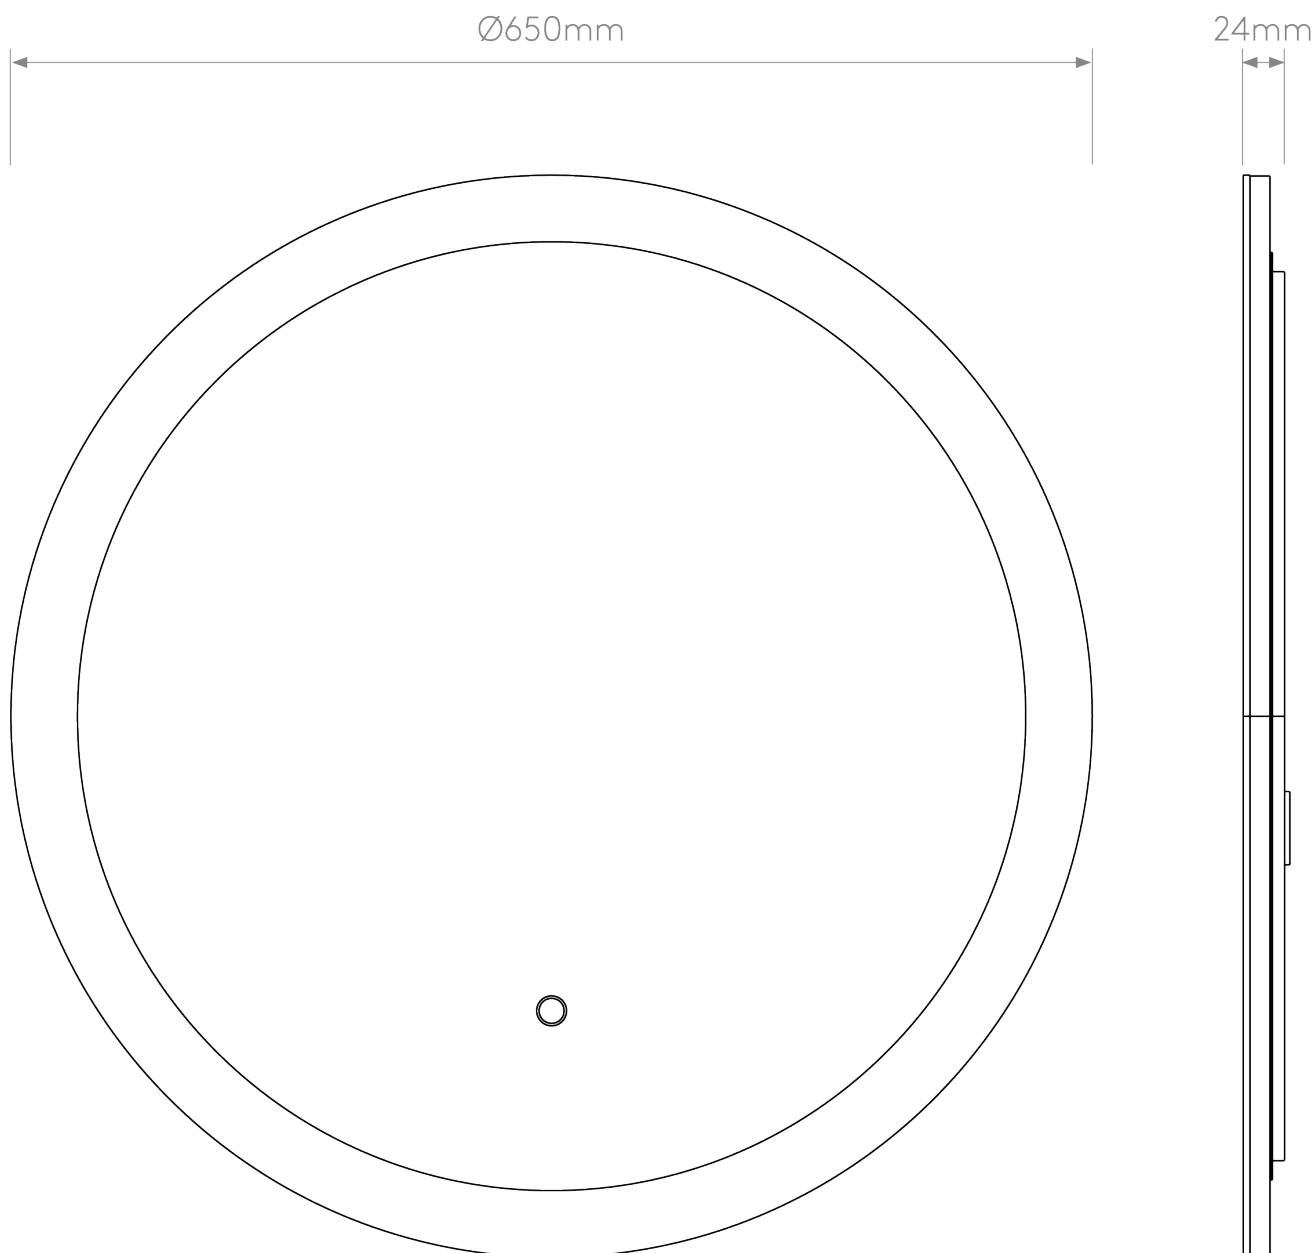

Astro Lighting - Ascot - 1486001 - LED Mirrored Glass Frosted IP44 Touch 650 Round Bathroom Mirror

CONTACT