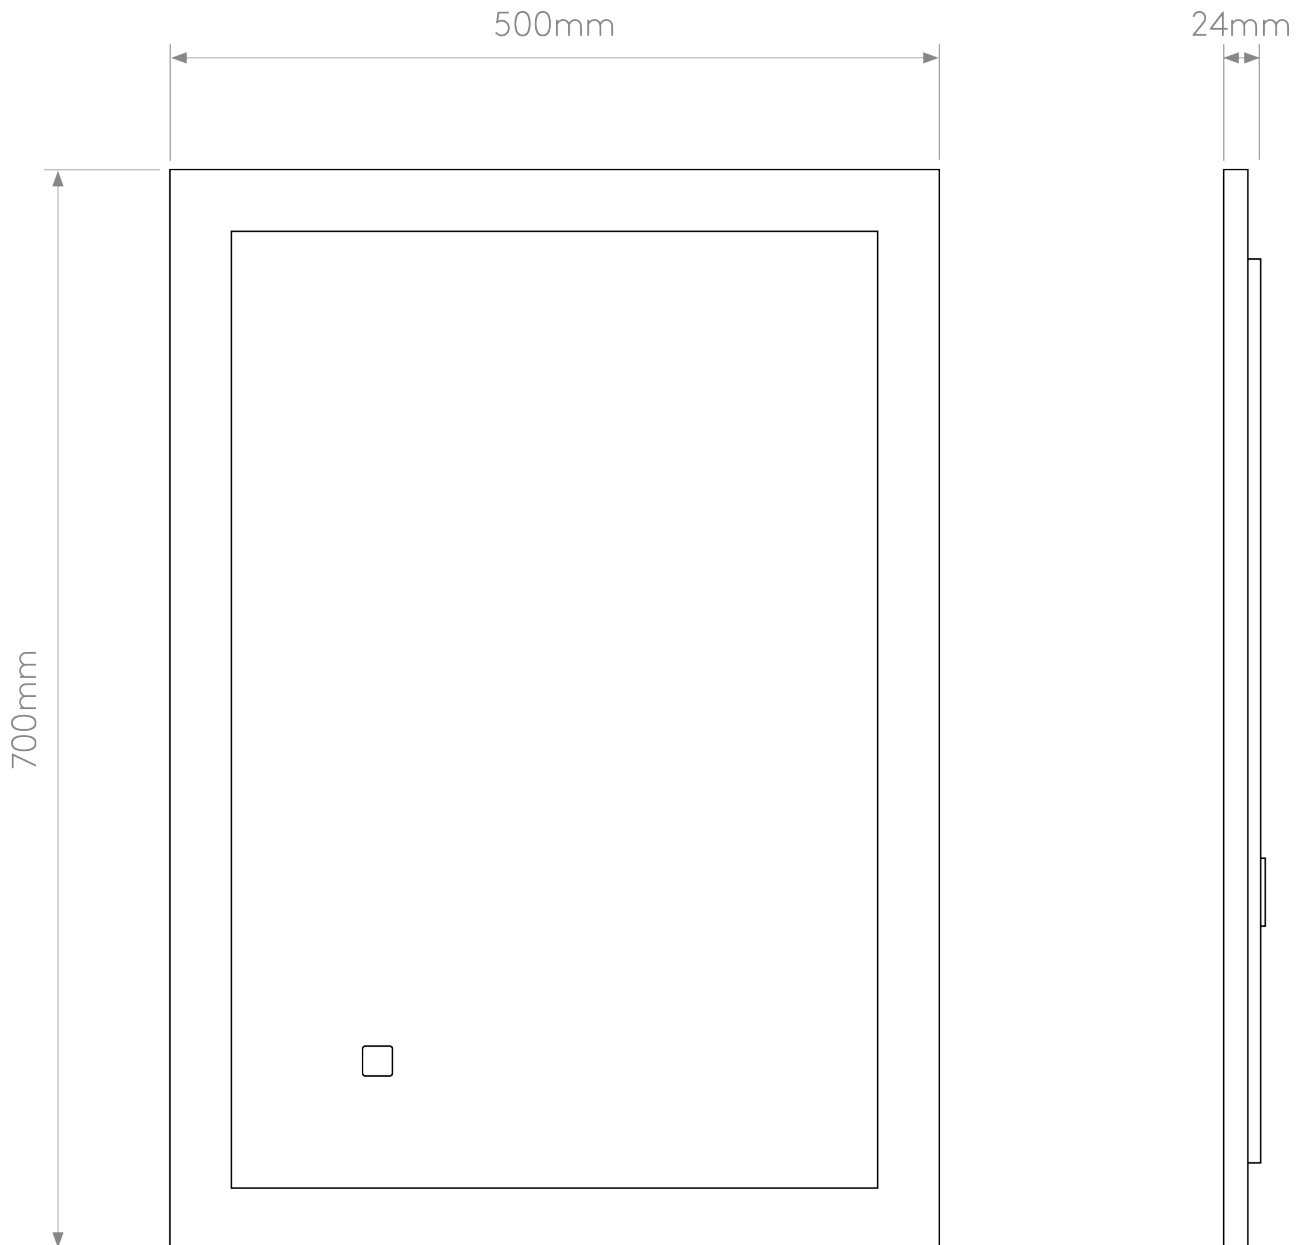

Astro Lighting - Ascot - 1486002 - LED Mirrored Glass Frosted IP44 Touch 700 Bathroom Mirror

**CONTACT**