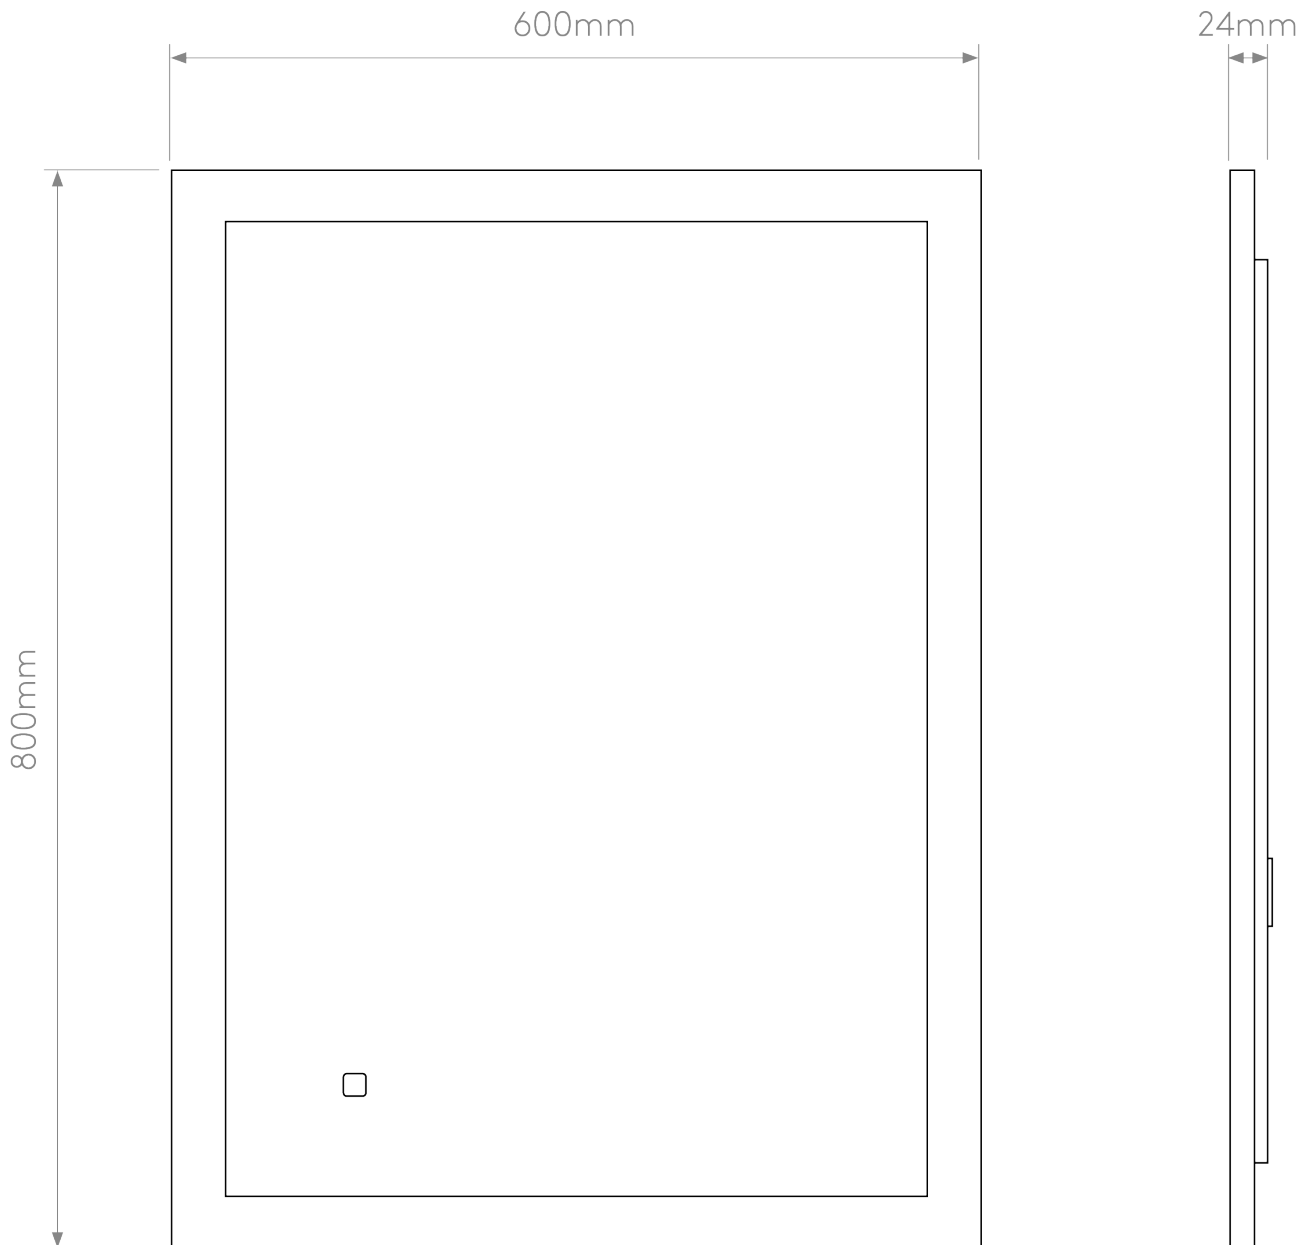

Astro Lighting - Ascot - 1486003 - LED Mirrored Glass Frosted IP44 Touch 800 Bathroom Mirror

**CONTACT**