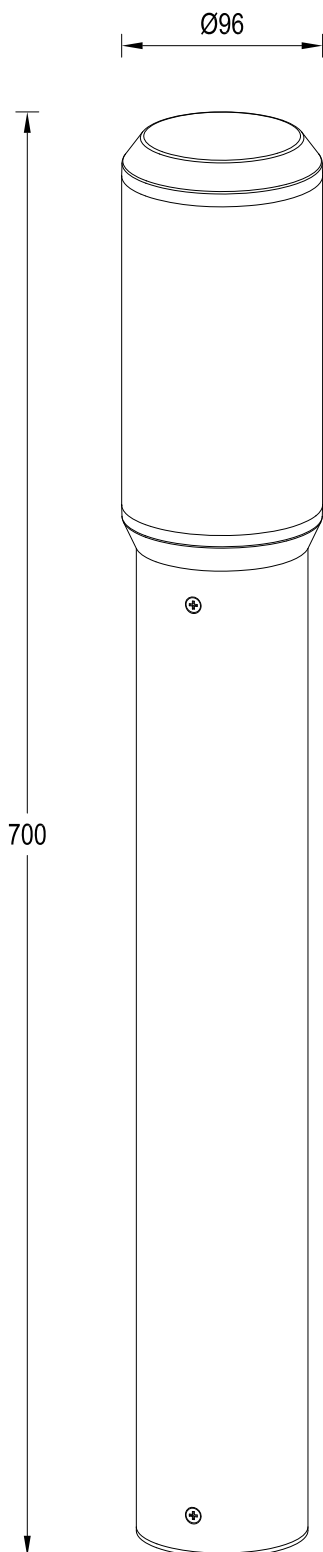

Set of 2 Heros - Dark Grey Opal IP44 Outdoor Post Lights

CONTACT