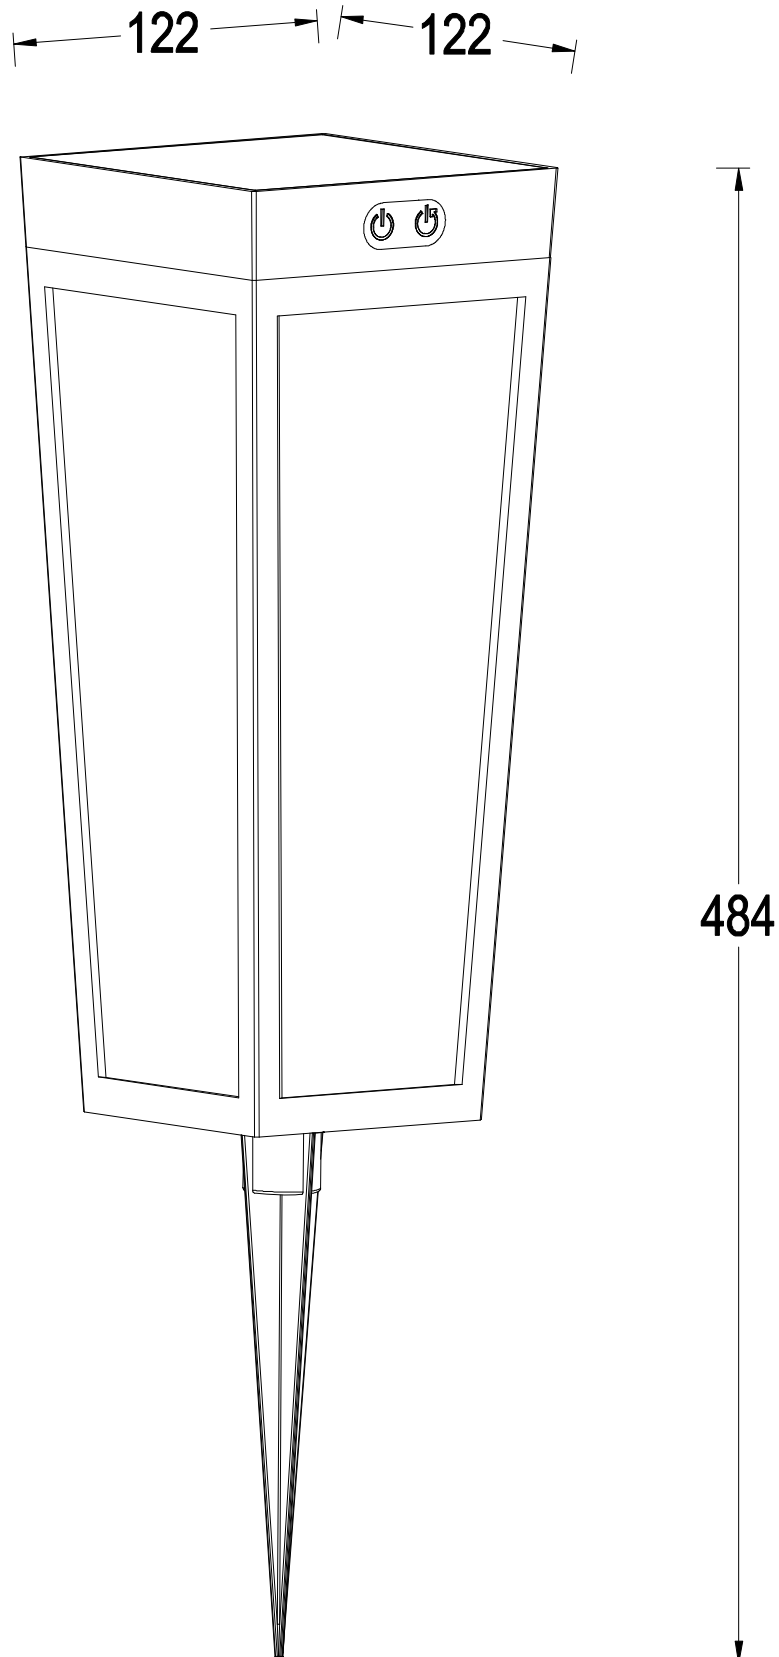

Set of 2 Dias - LED Black Frosted Glass IP44 Solar Outdoor Spike Lights

CONTACT