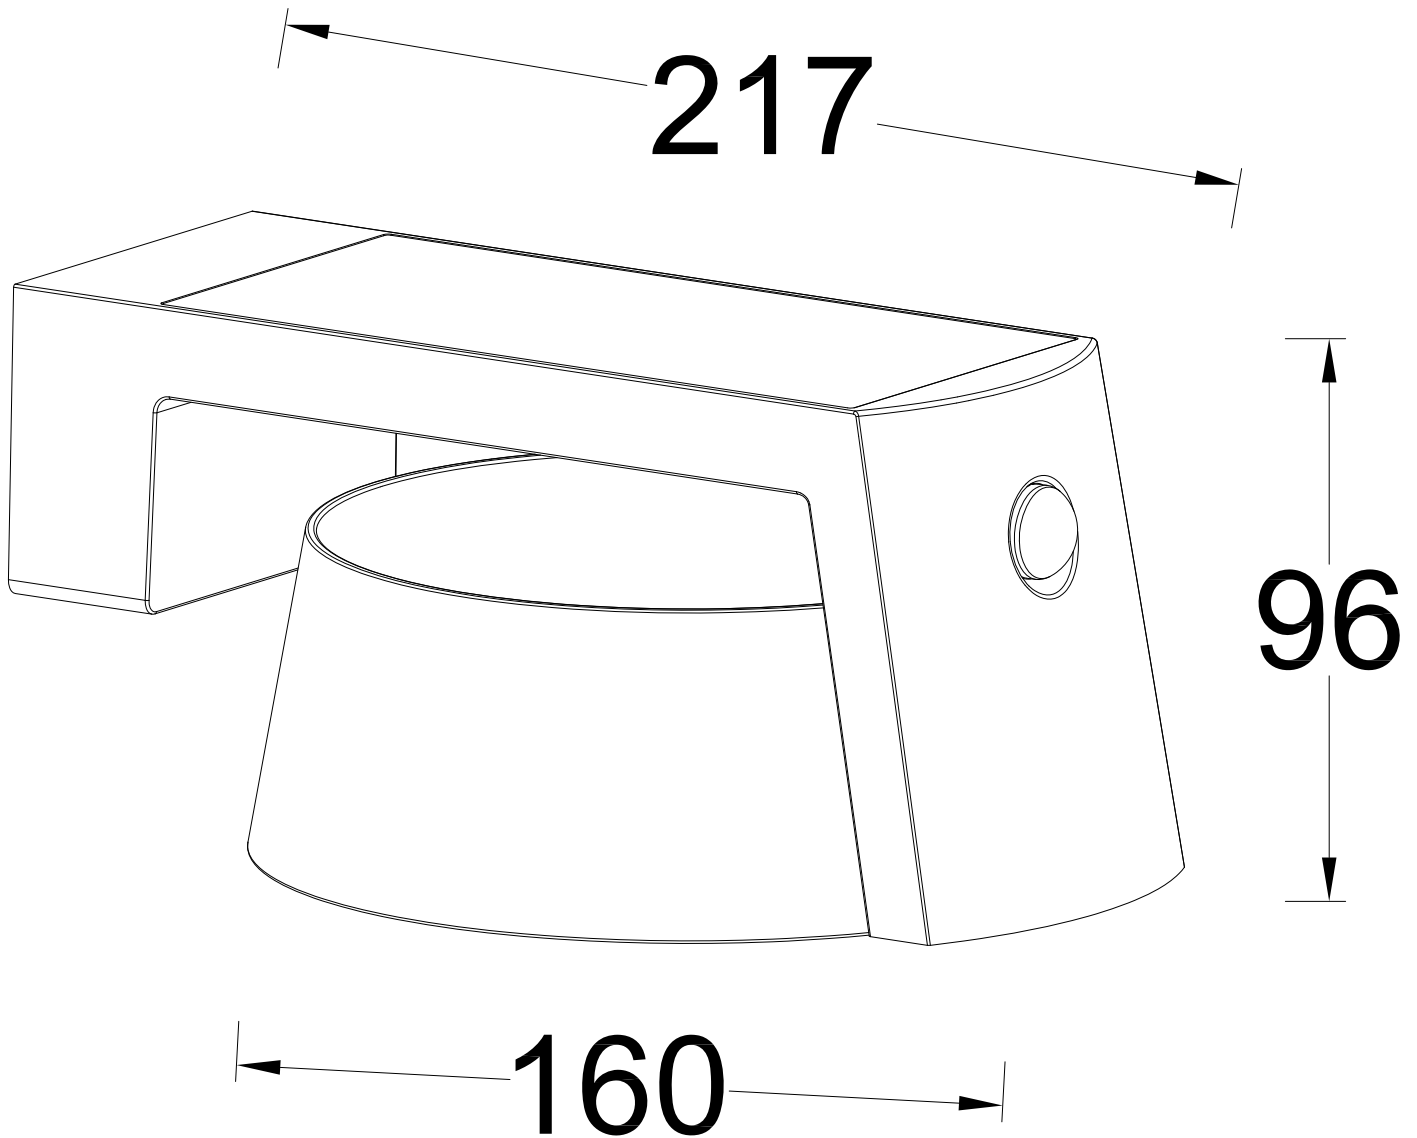

Set of 2 Moon - Dark Grey Opal IP44 Solar Outdoor Sensor Wall Lights

CONTACT