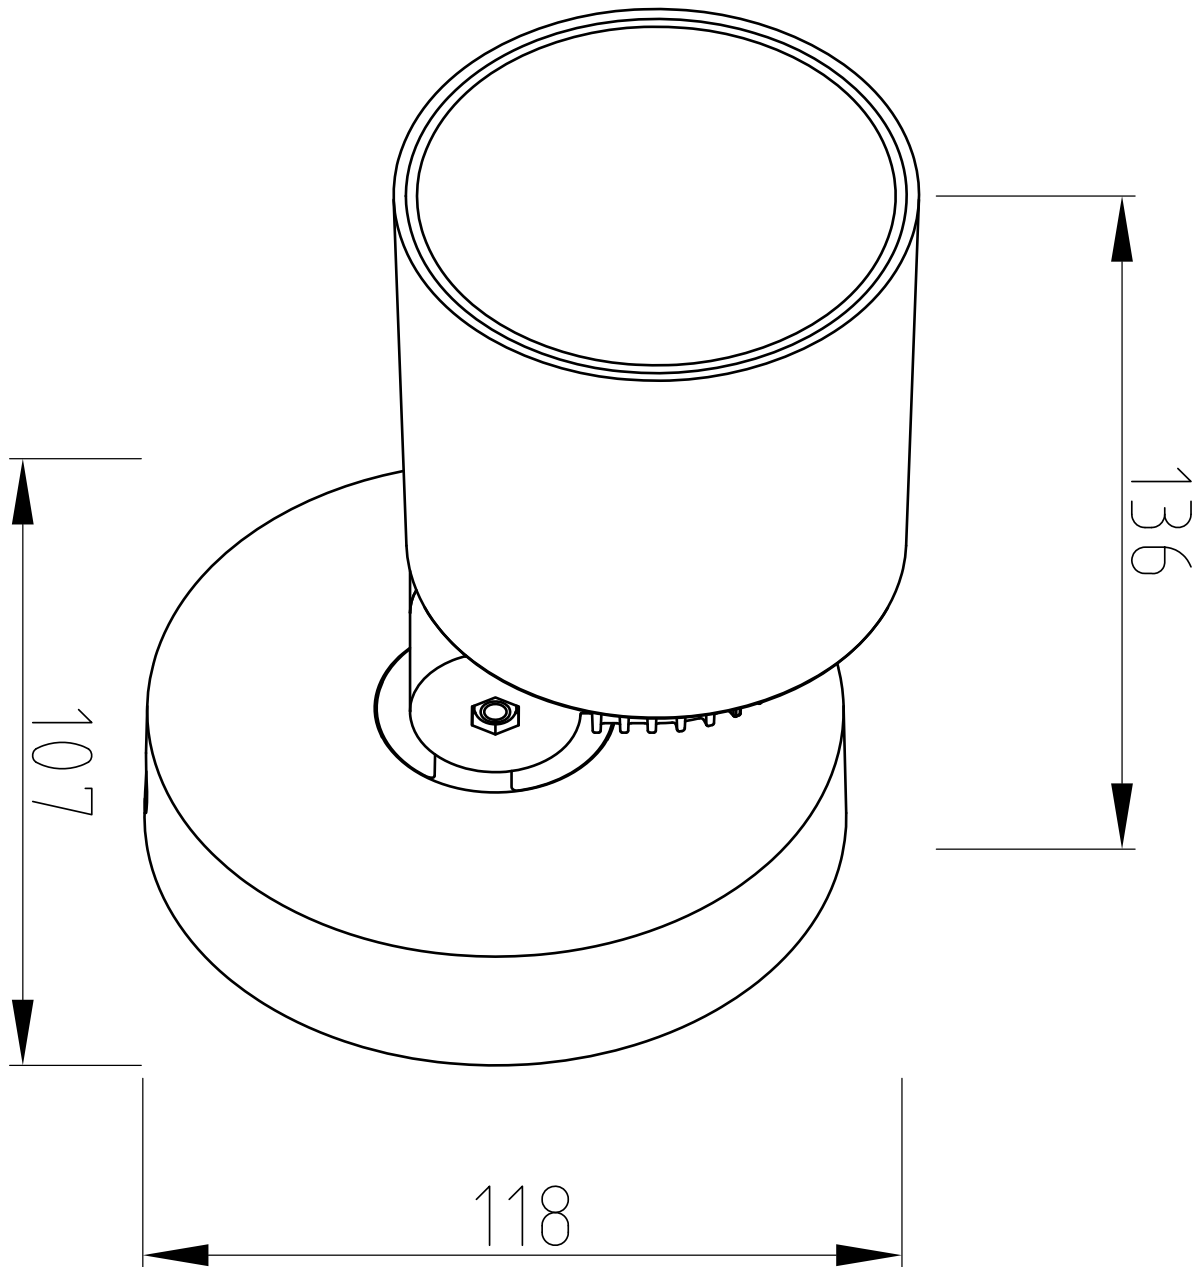

Set of 2 Explorer - LED Dark Grey Clear IP54 Outdoor Wall Spotlights

CONTACT