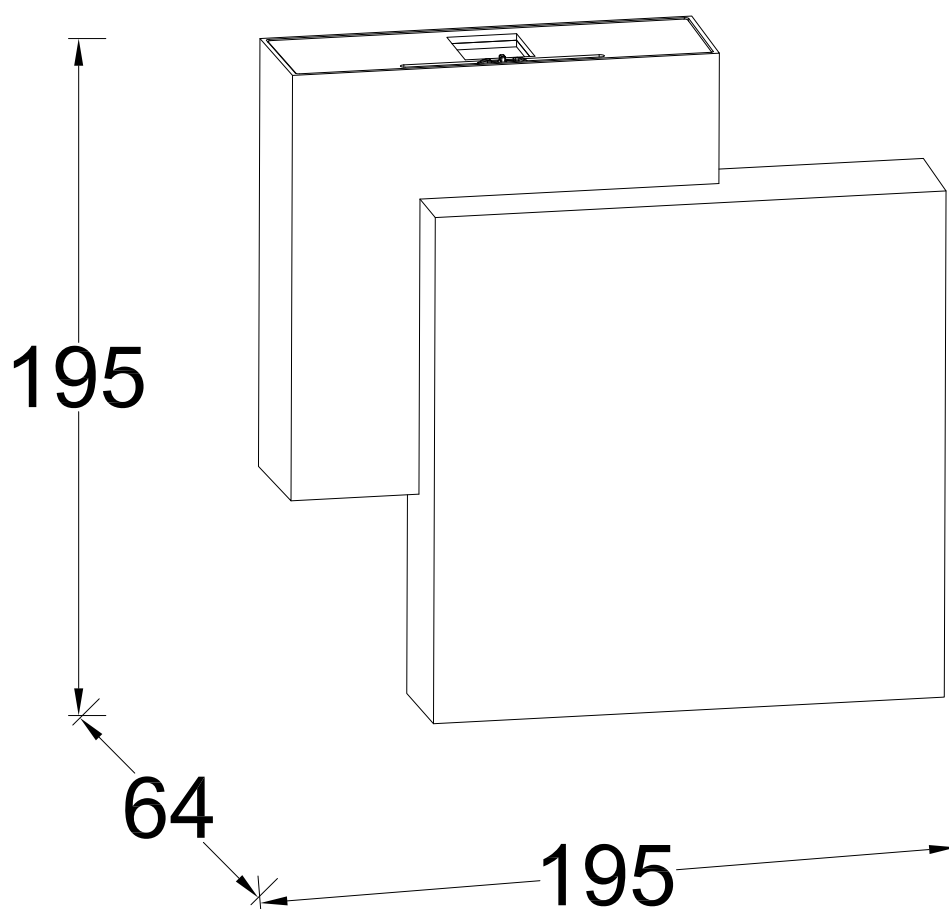

Set of 2 Rialto - LED Black Clear Glass IP44 Outdoor Wall Washer Lights

CONTACT