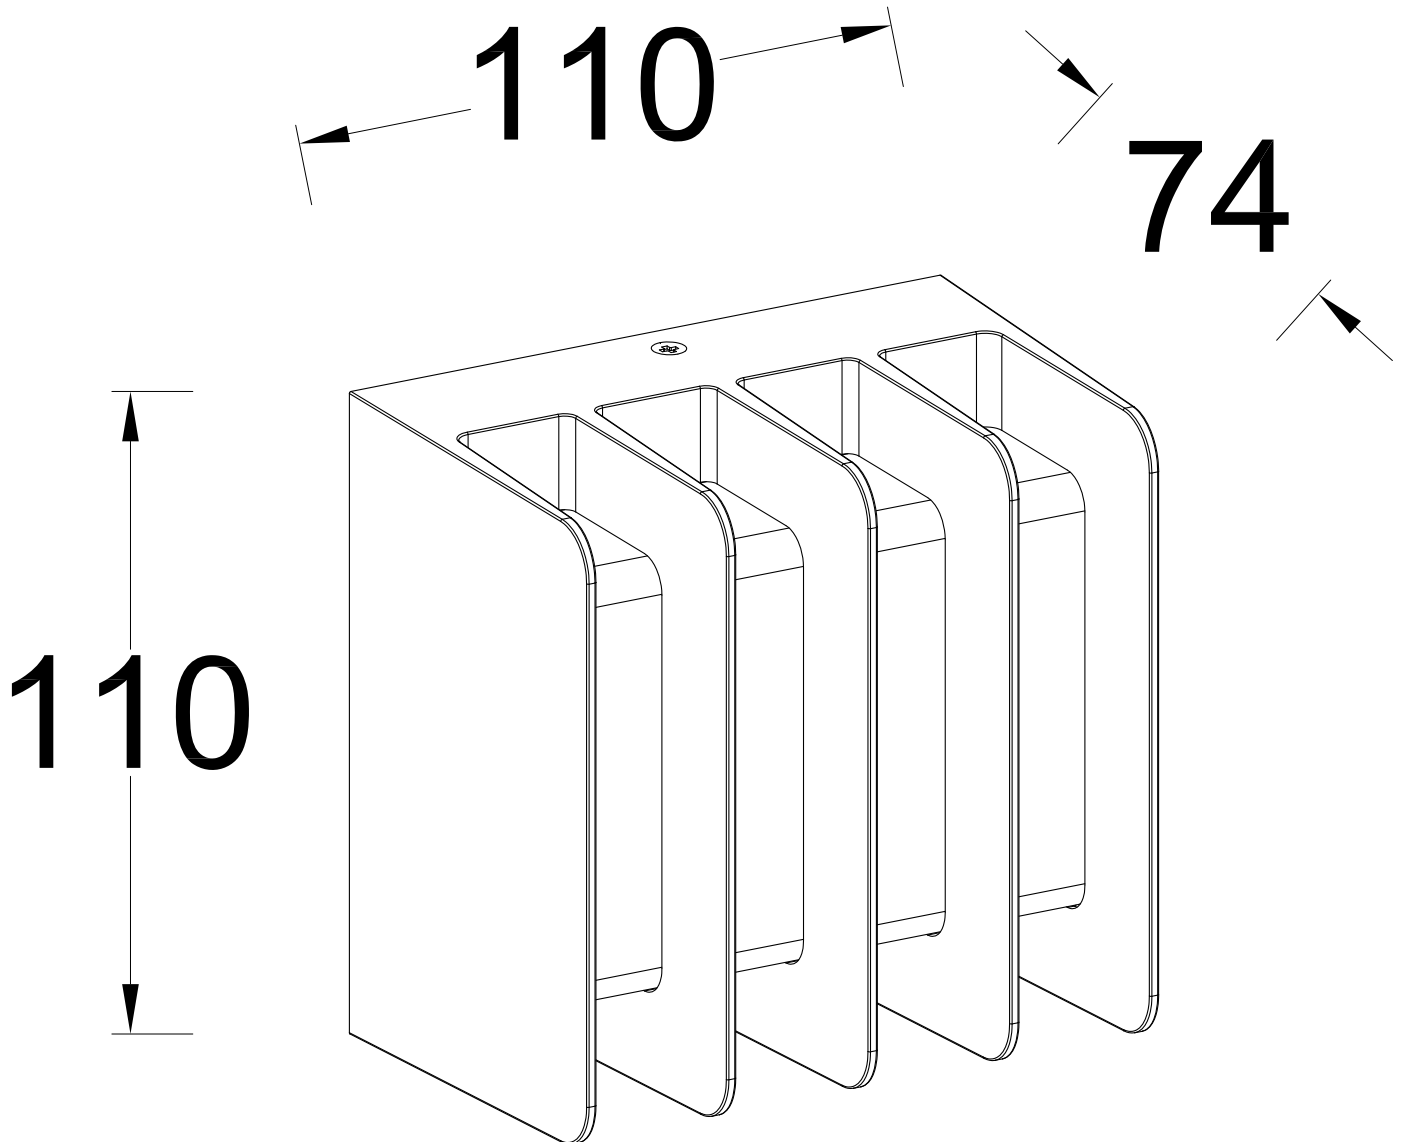

Set of 2 Gridy - LED White Opal IP54 Outdoor Wall Washer Lights

CONTACT