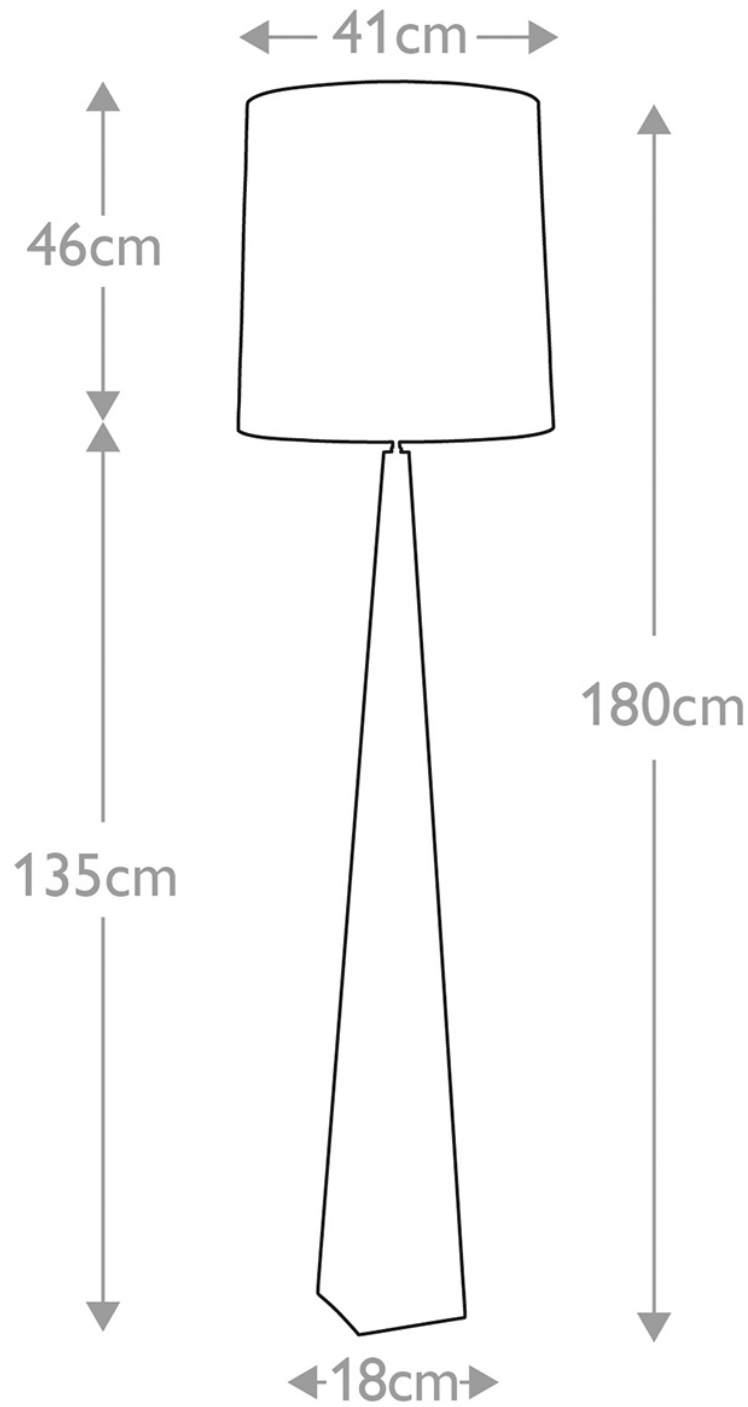

Elstead Lighting - Ascent - ASCENT-FL-BLK-W - Black White Floor Lamp

CONTACT