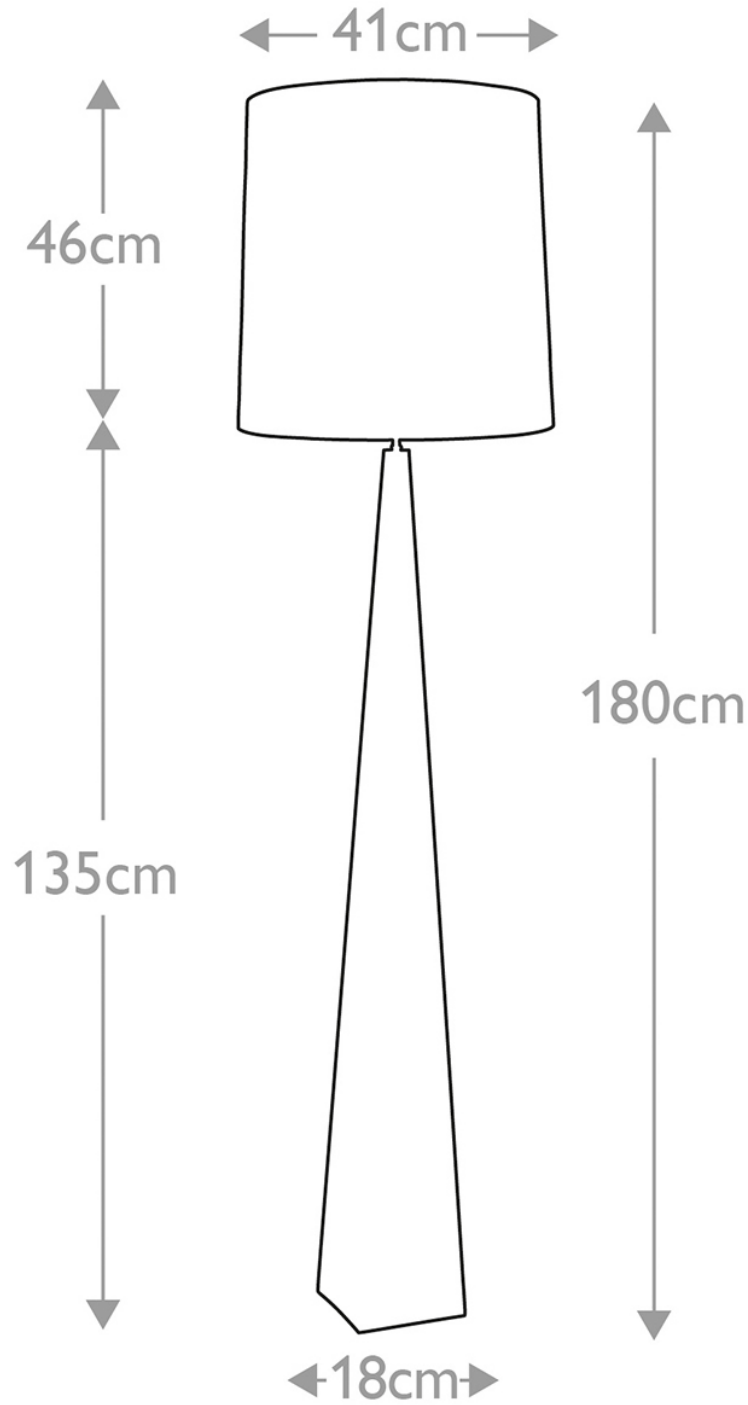

Elstead Lighting - Ascent - ASCENT-FL-PN-BK - Nickel Black Floor Lamp

**CONTACT**