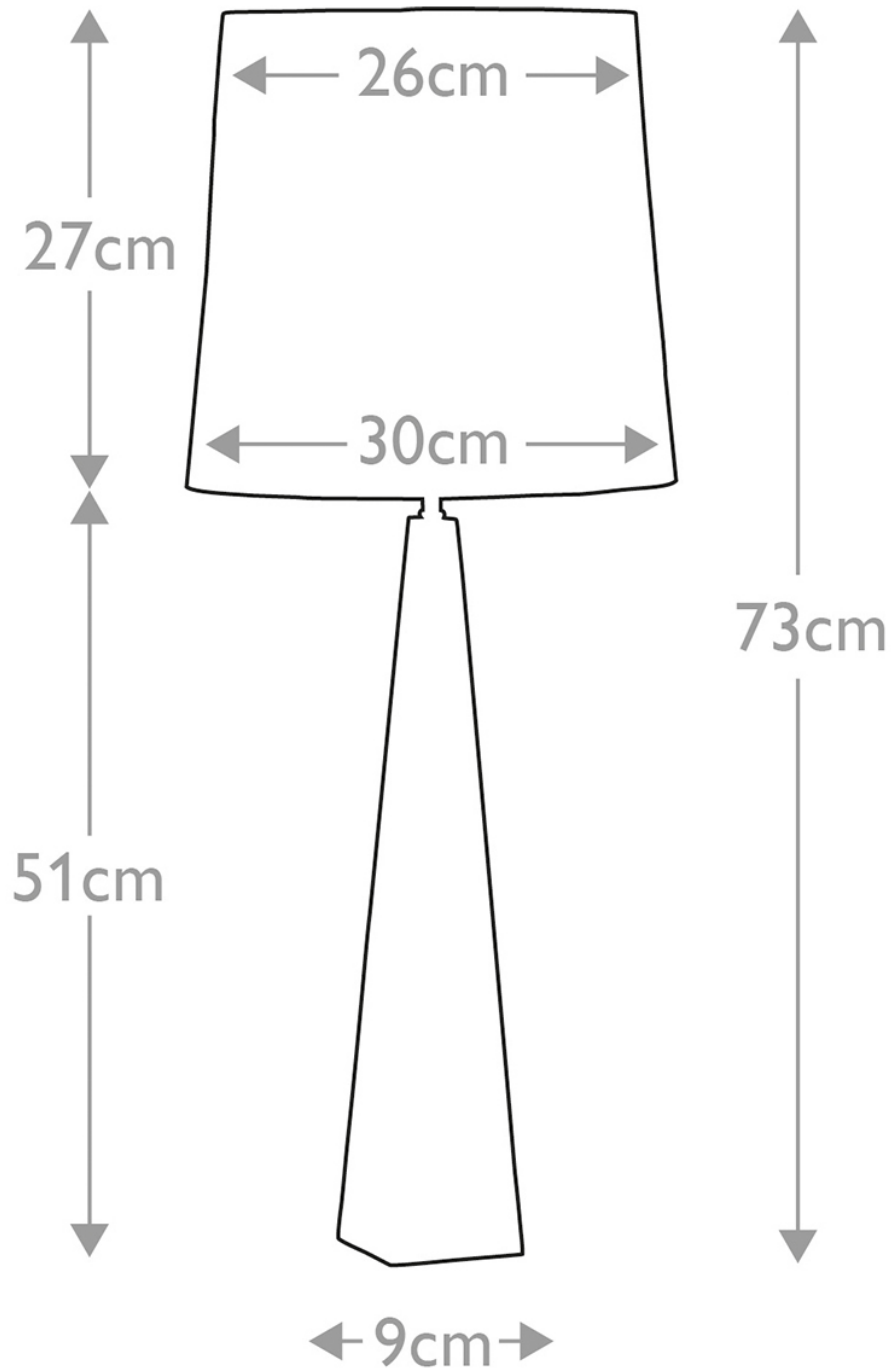

Elstead Lighting - Ascent - ASCENT-TL-PN-BK - Nickel Black Table Lamp With Shade

CONTACT