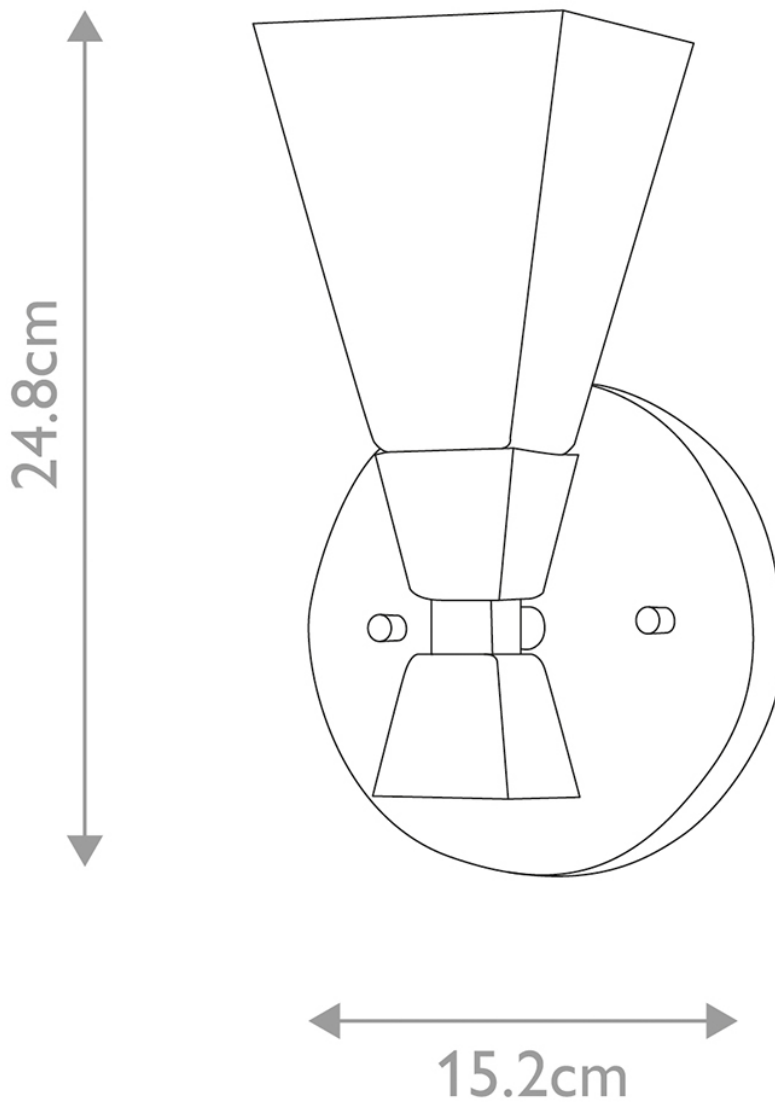

Elstead Lighting - Bowtie - BOWTIE-1-MB - LED Black Opal Glass IP44 Bathroom Wall Light

**CONTACT**