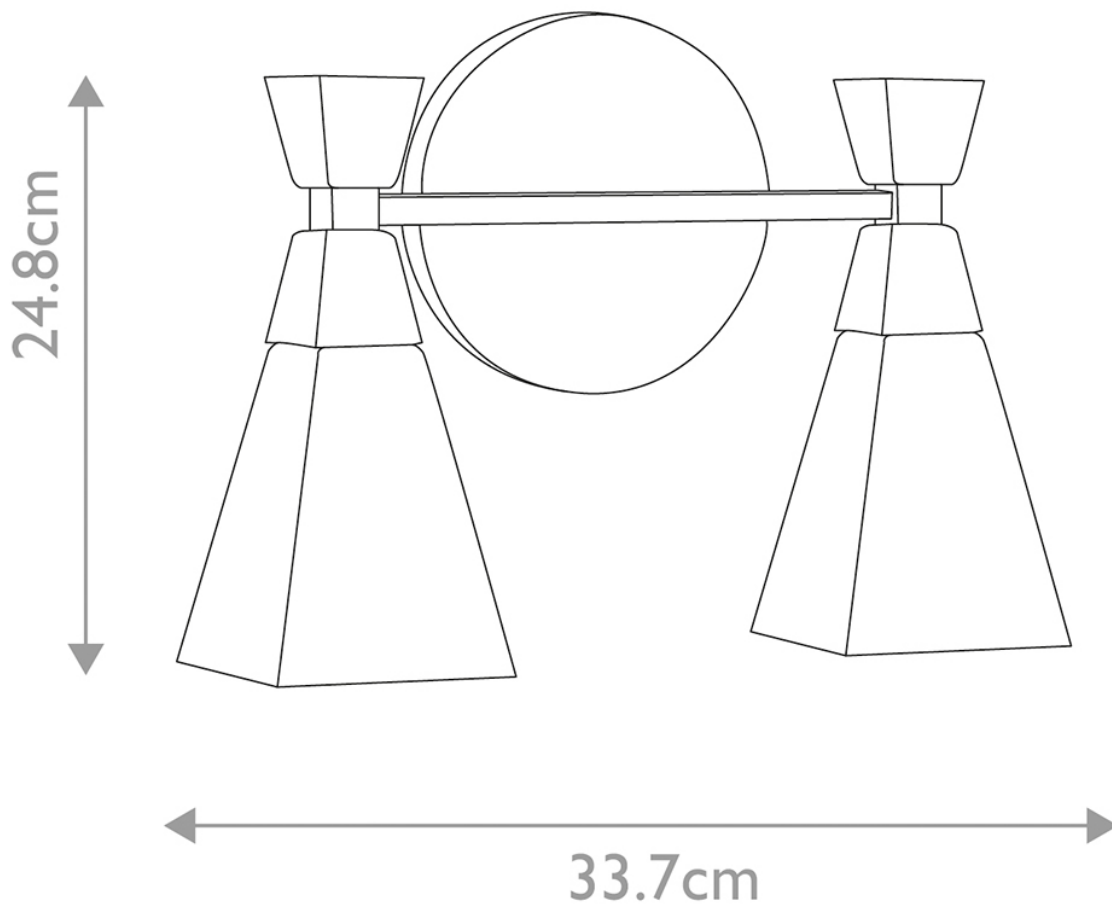

Elstead Lighting - Bowtie - BOWTIE-2-MB - LED Black Opal Glass 2 Light IP44 Bathroom Wall Light

**CONTACT**