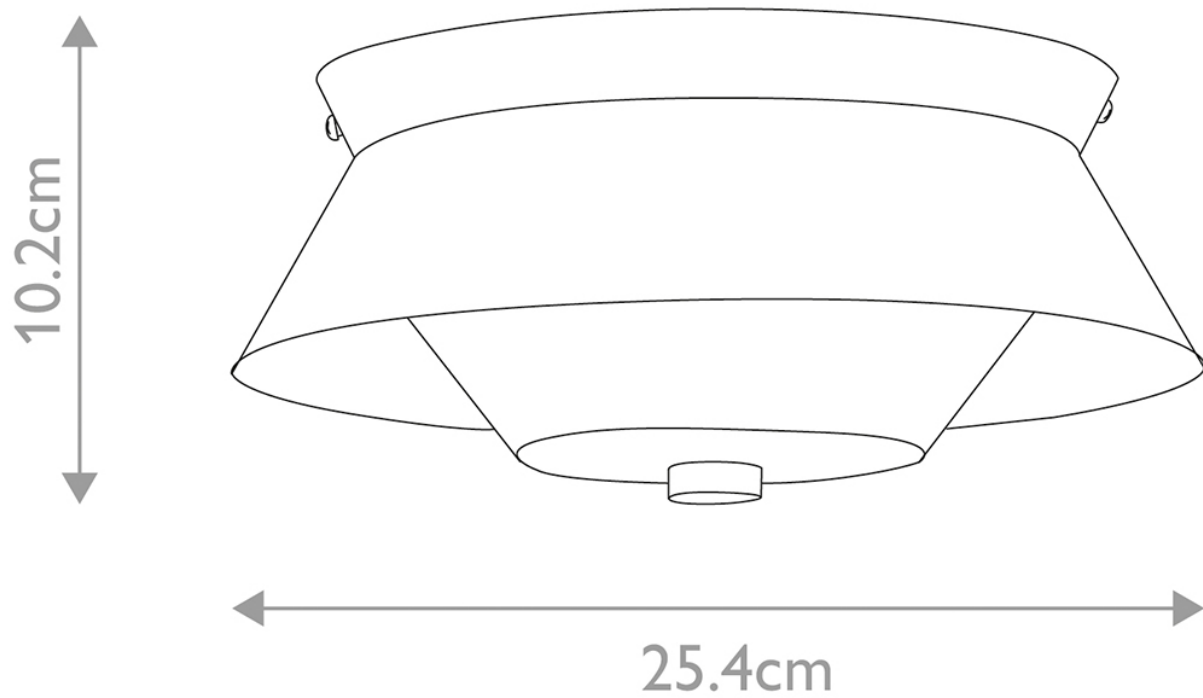

Elstead Lighting - Bowtie - BOWTIE-F-MB - Black Opal Glass 2 Light IP44 Bathroom Ceiling Flush Light

CONTACT