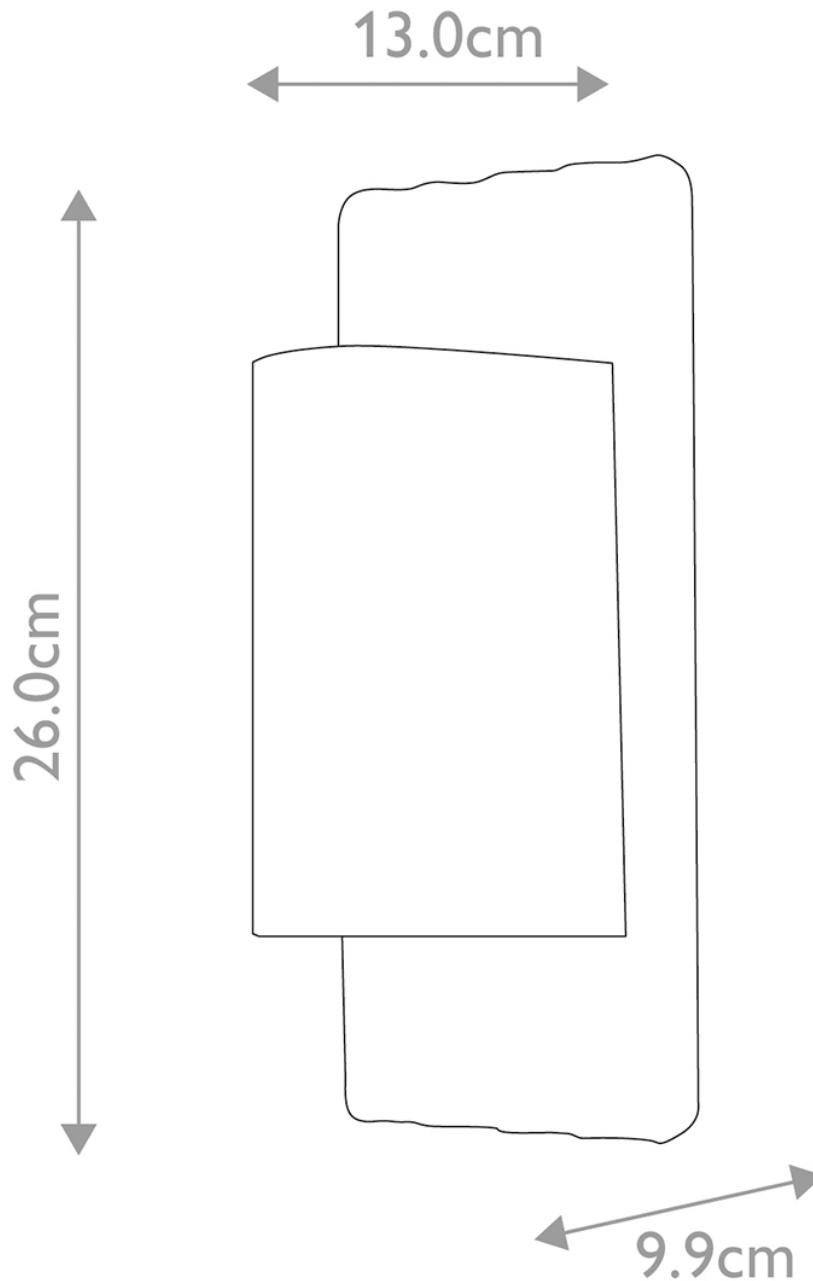

Elstead Lighting - Dali - DALI - Grey 2 Light IP44 Coastal Resistant Outdoor Wall Light

**CONTACT**