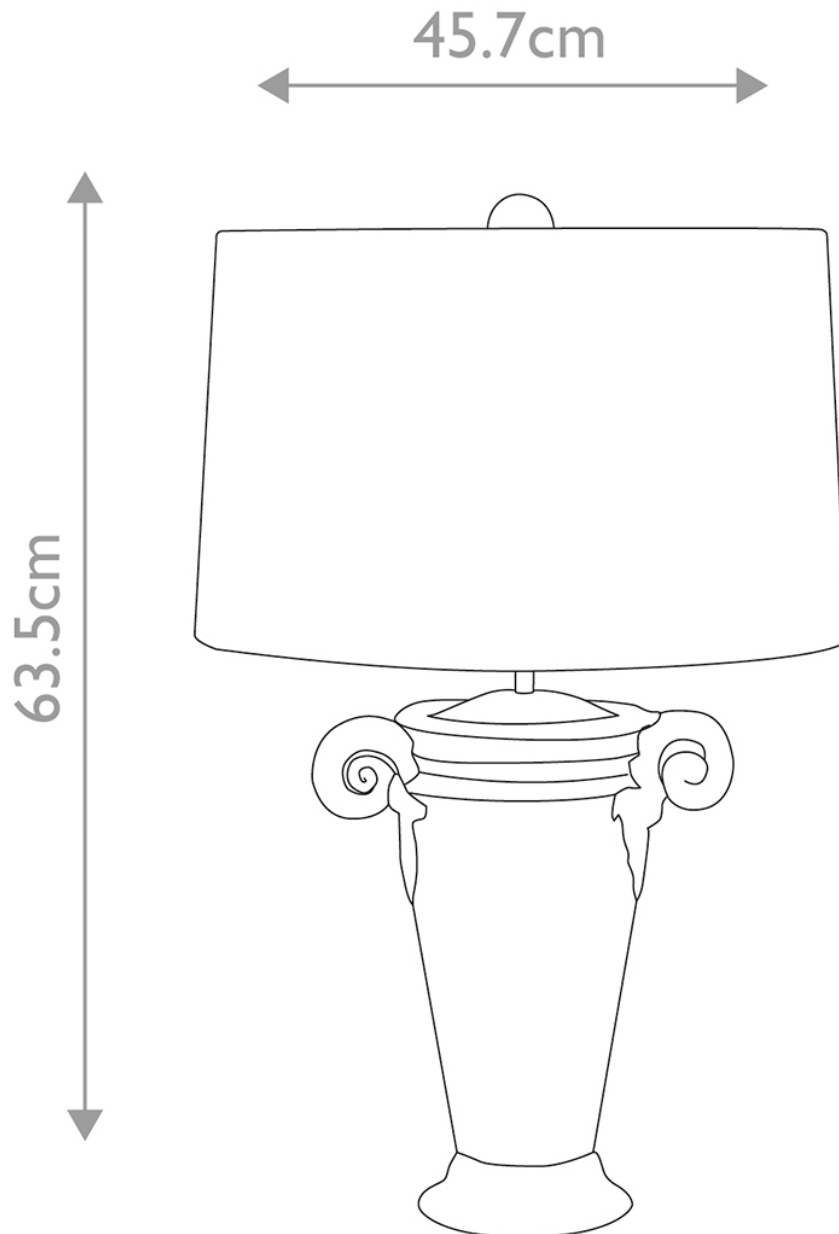

Flambeau Lighting - Gallier - FB-GALLIER-TL - Black Resin Gold White Table Lamp With Shade

CONTACT