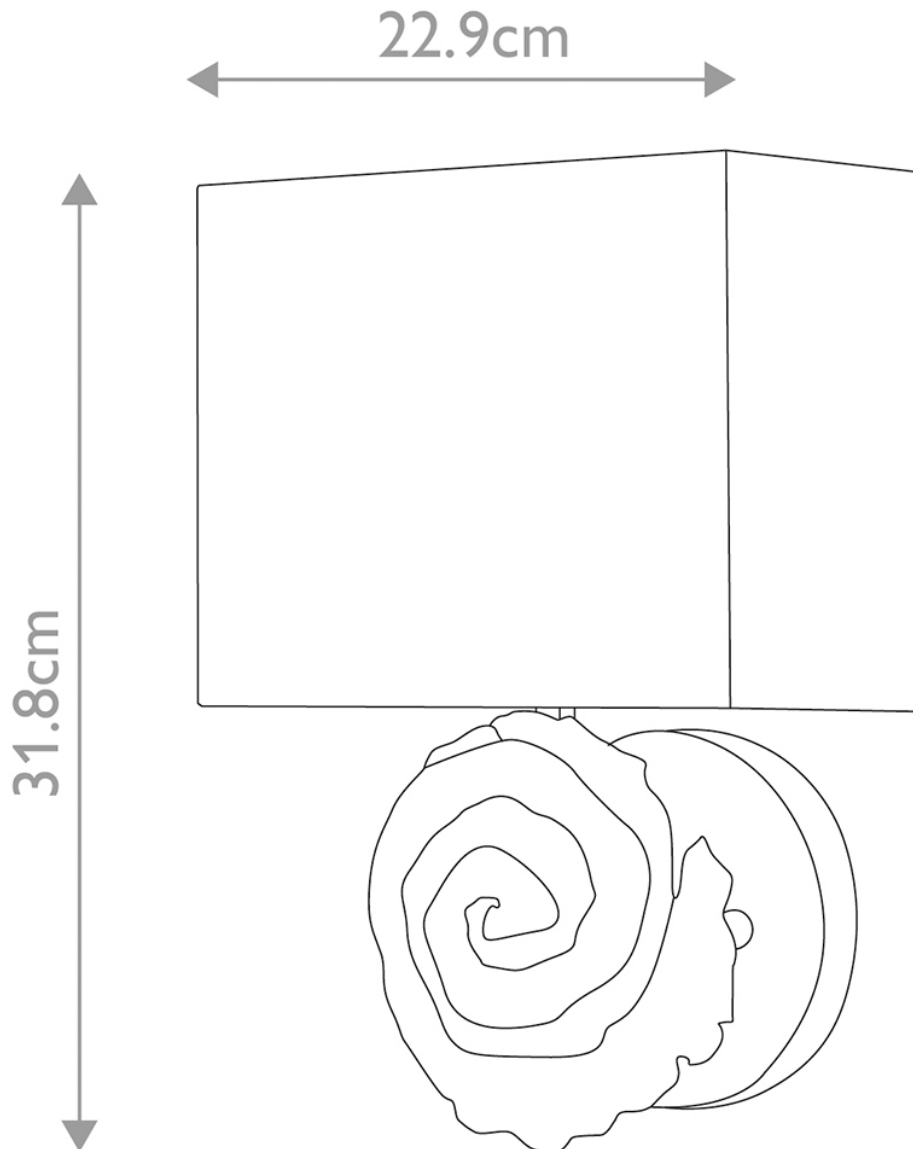

Flambeau Lighting - Swirl - FB-SWIRL-1L-G - Gold Leaf Wall Light

CONTACT