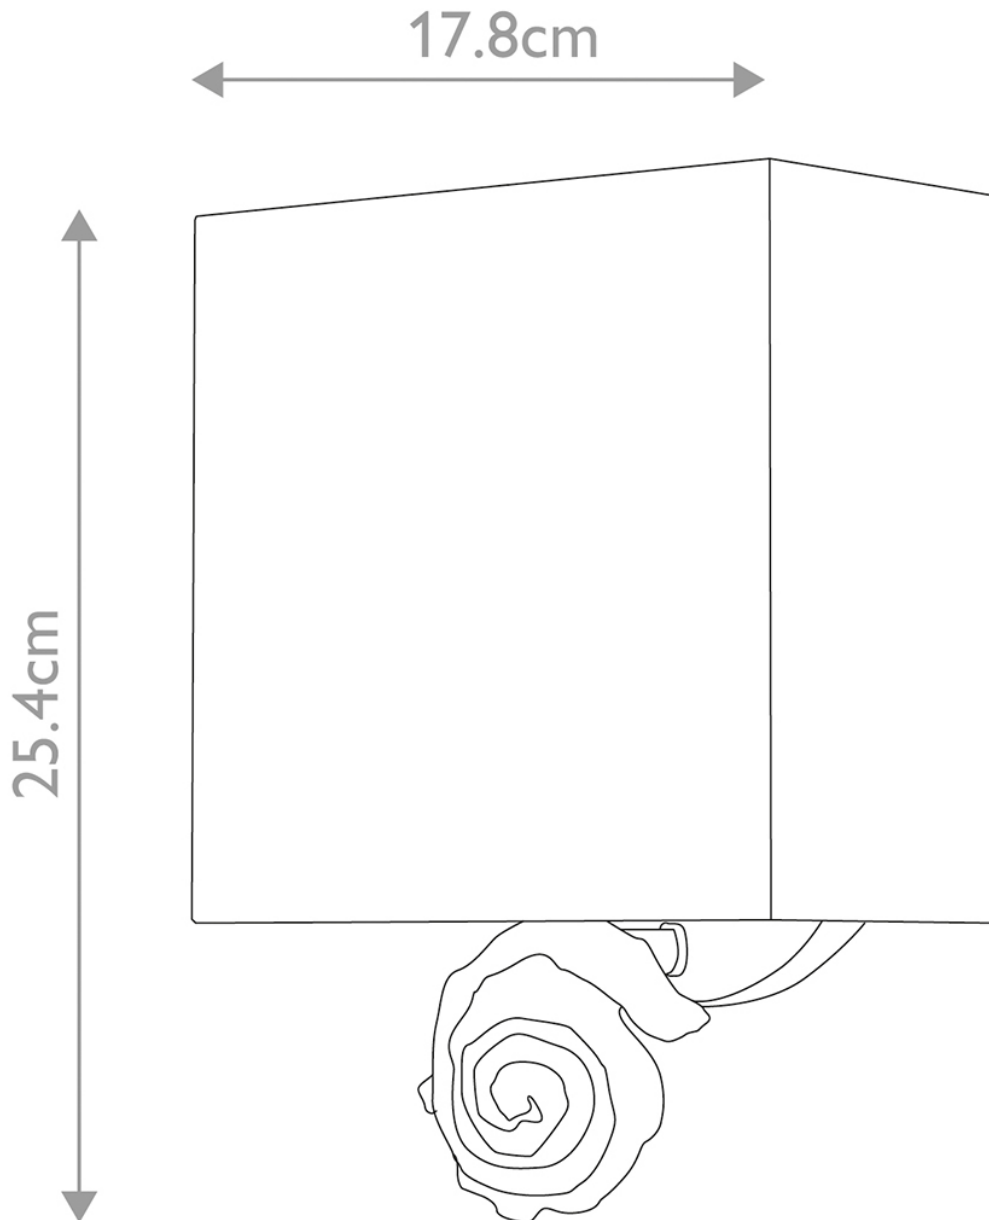

Flambeau Lighting - Swirl - FB-SWIRL-1S-G - Gold Leaf Wall Light

CONTACT