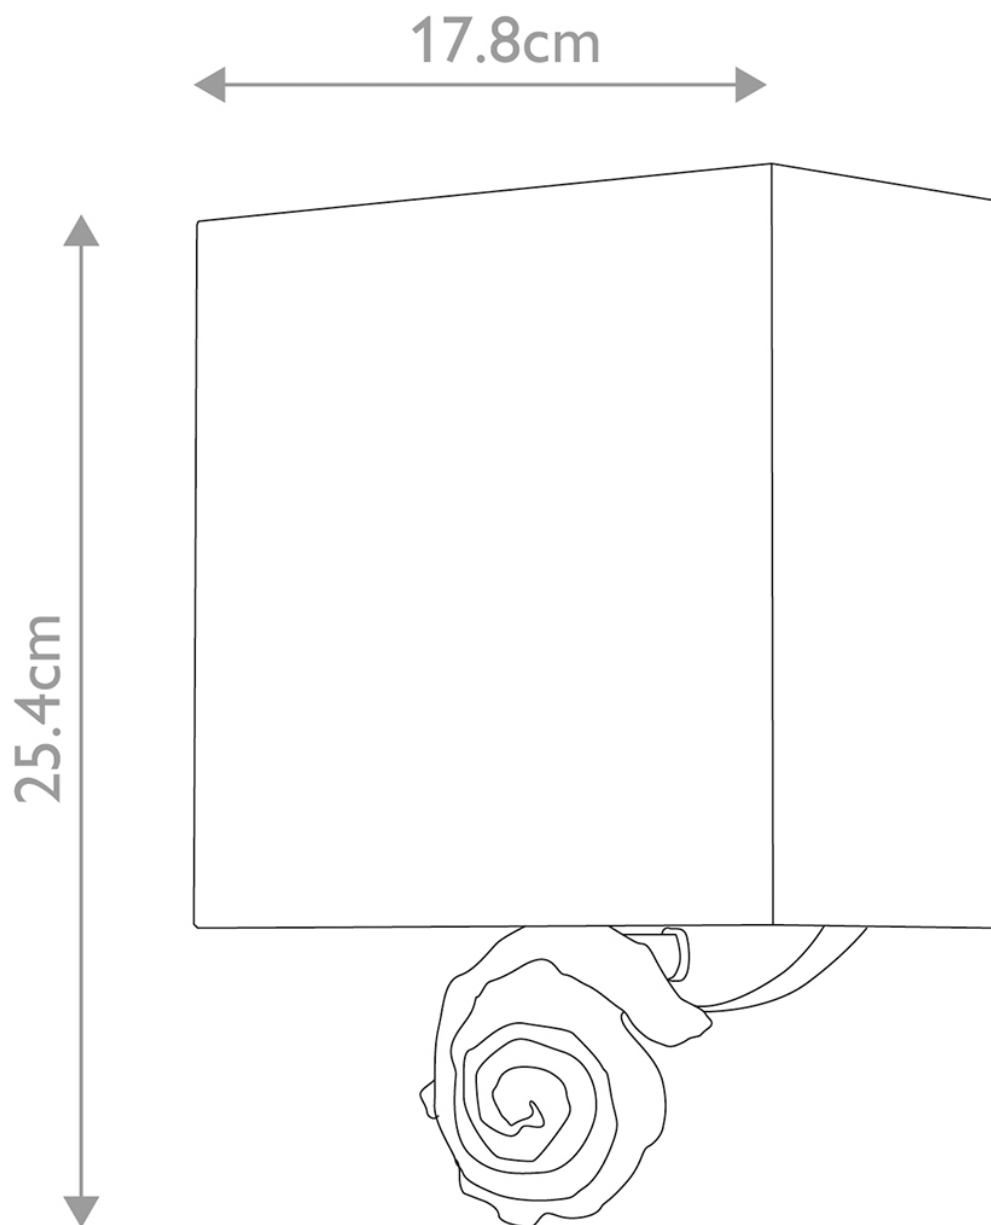

Flambeau Lighting - Swirl - FB-SWIRL-1S-W - Bone White Wall Light

CONTACT