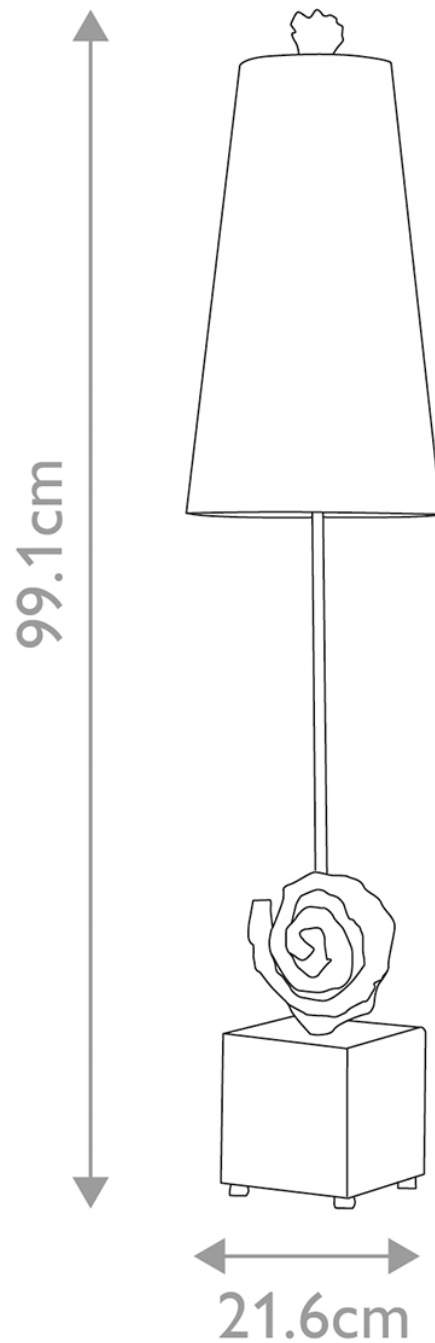

Flambeau Lighting - Swirl - FB-SWIRL-TL - Bone White Black Parchment Table Lamp With Shade

CONTACT