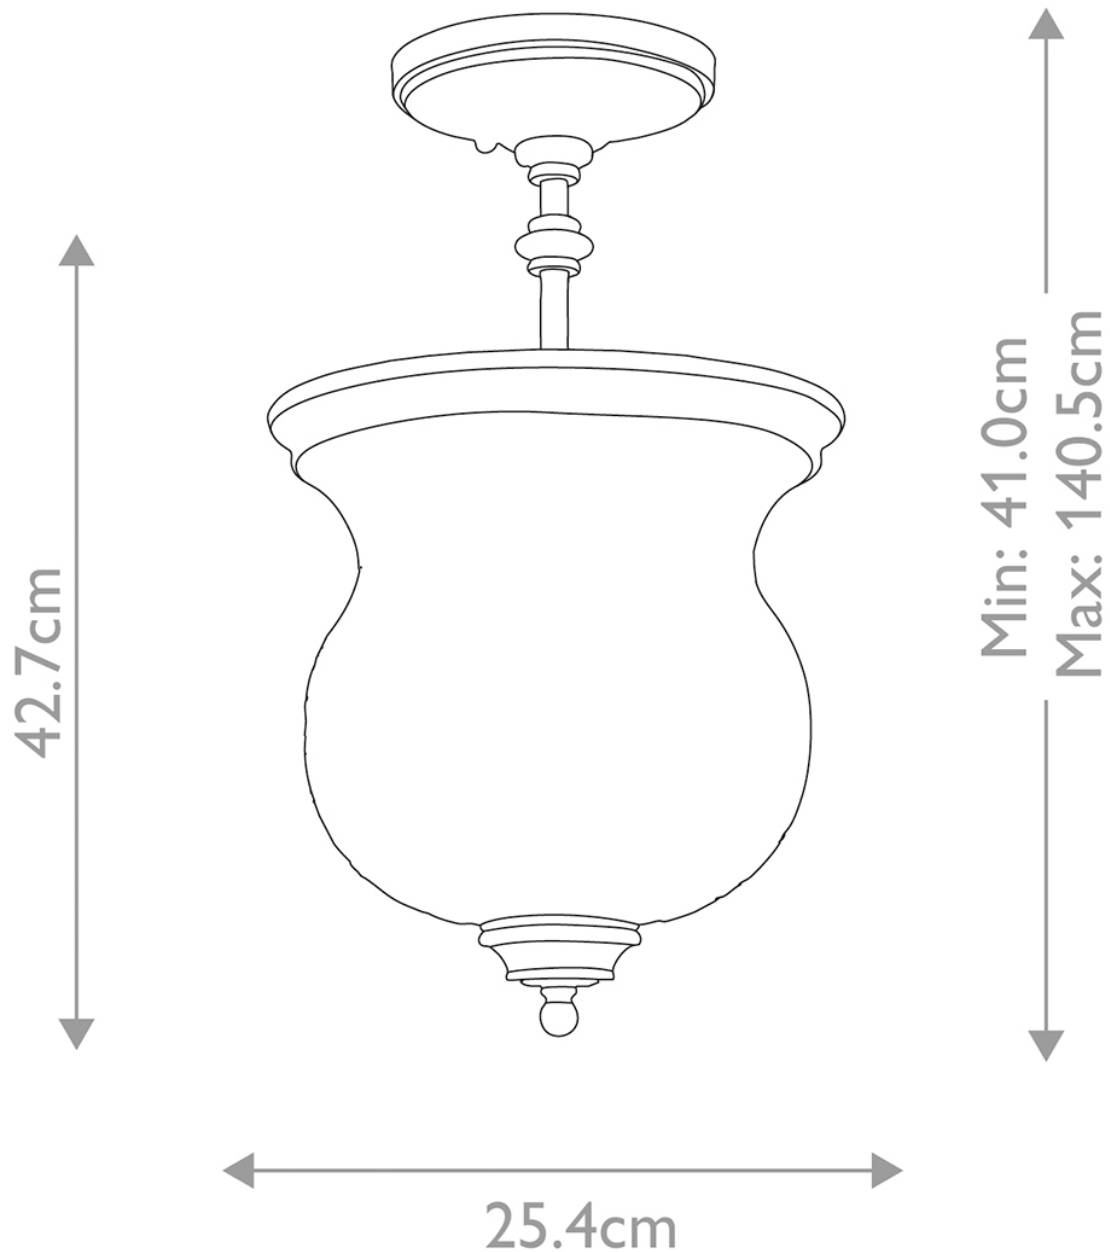

Feiss Lighting - Pickering Lane - FE-PICKERING-LANE-SF-BLK - Black Clear Seeded Glass 3 Light Flush Ceiling Light