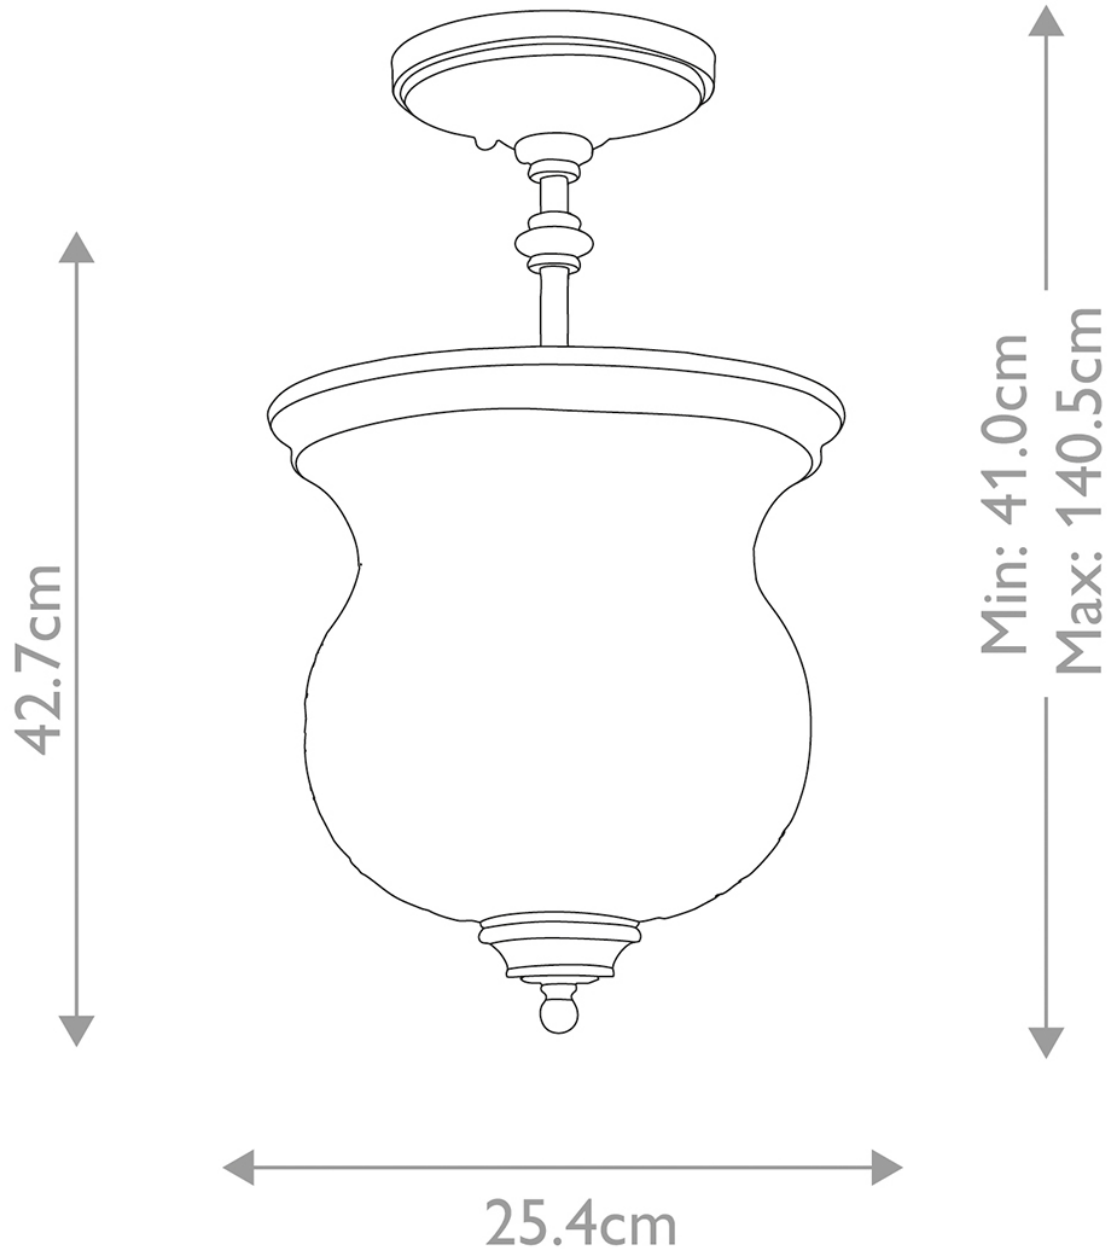

Feiss Lighting - Pickering Lane - FE-PICKERING-LANE-SF-PN - Nickel Clear Seeded Glass 3 Light Flush Ceiling Light

CONTACT