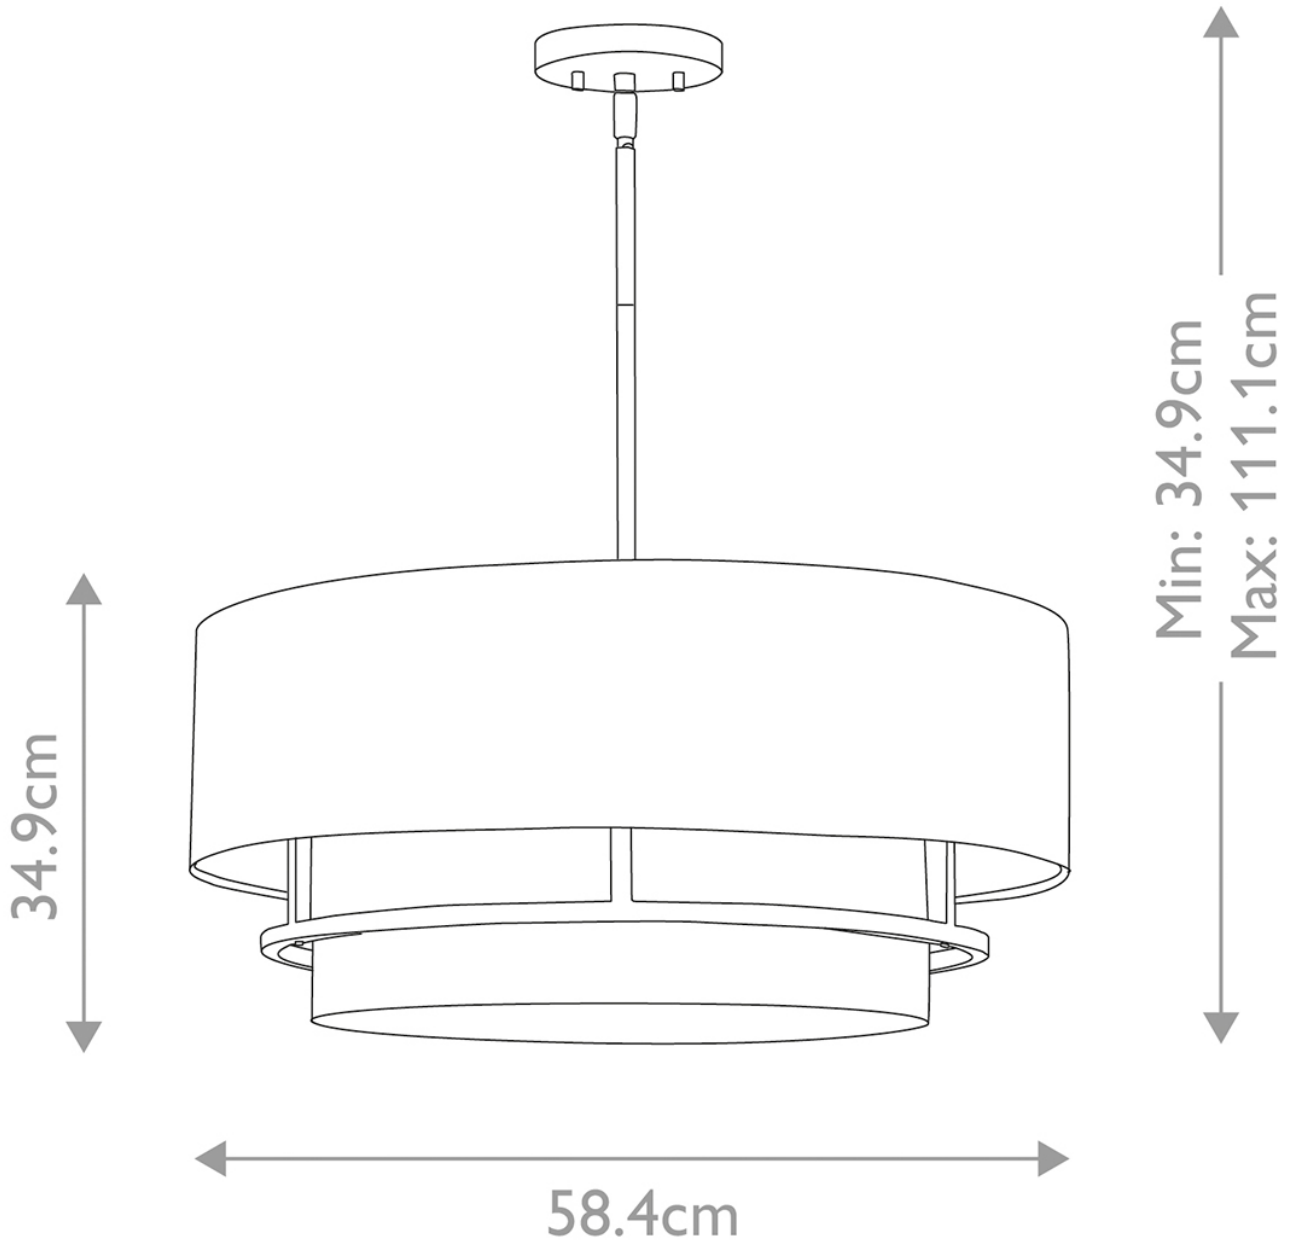

Hinkley Lighting - Graham - HK-GRAHAM-L-BK - Black 4 Light Flush Ceiling Light

CONTACT