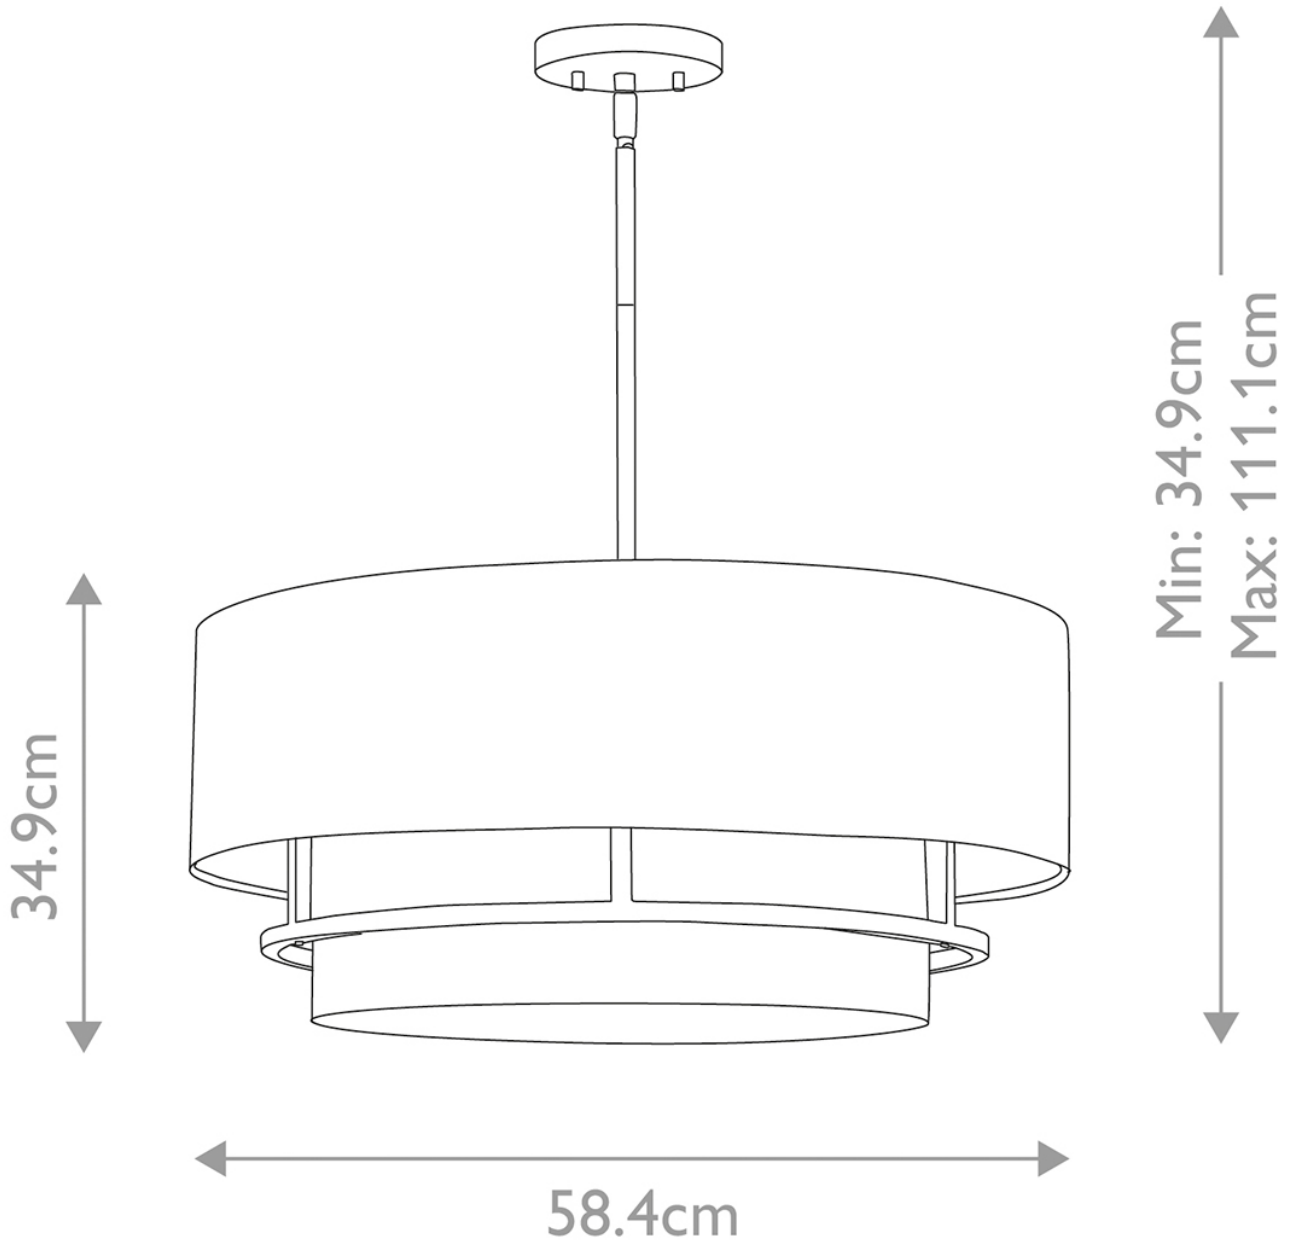

Hinkley Lighting - Graham - HK-GRAHAM-L-PN - Nickel 4 Light Flush Ceiling Light

CONTACT