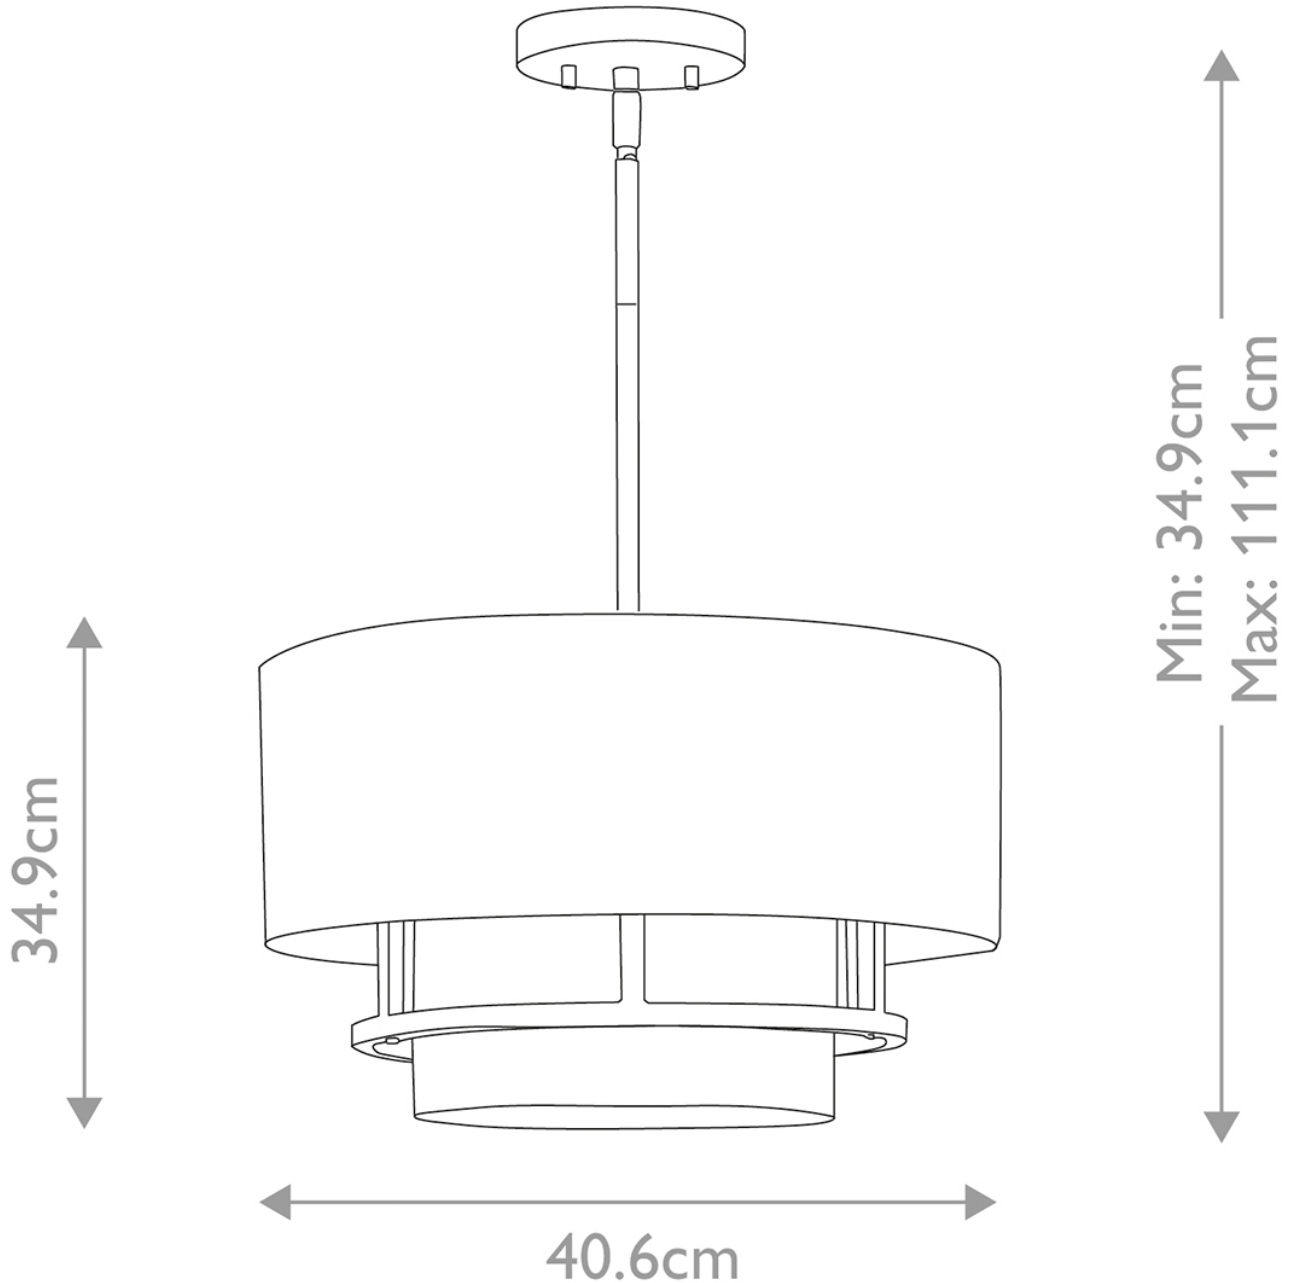

Hinkley Lighting - Graham - HK-GRAHAM-M-BK - Black 3 Light Flush Ceiling Light

CONTACT